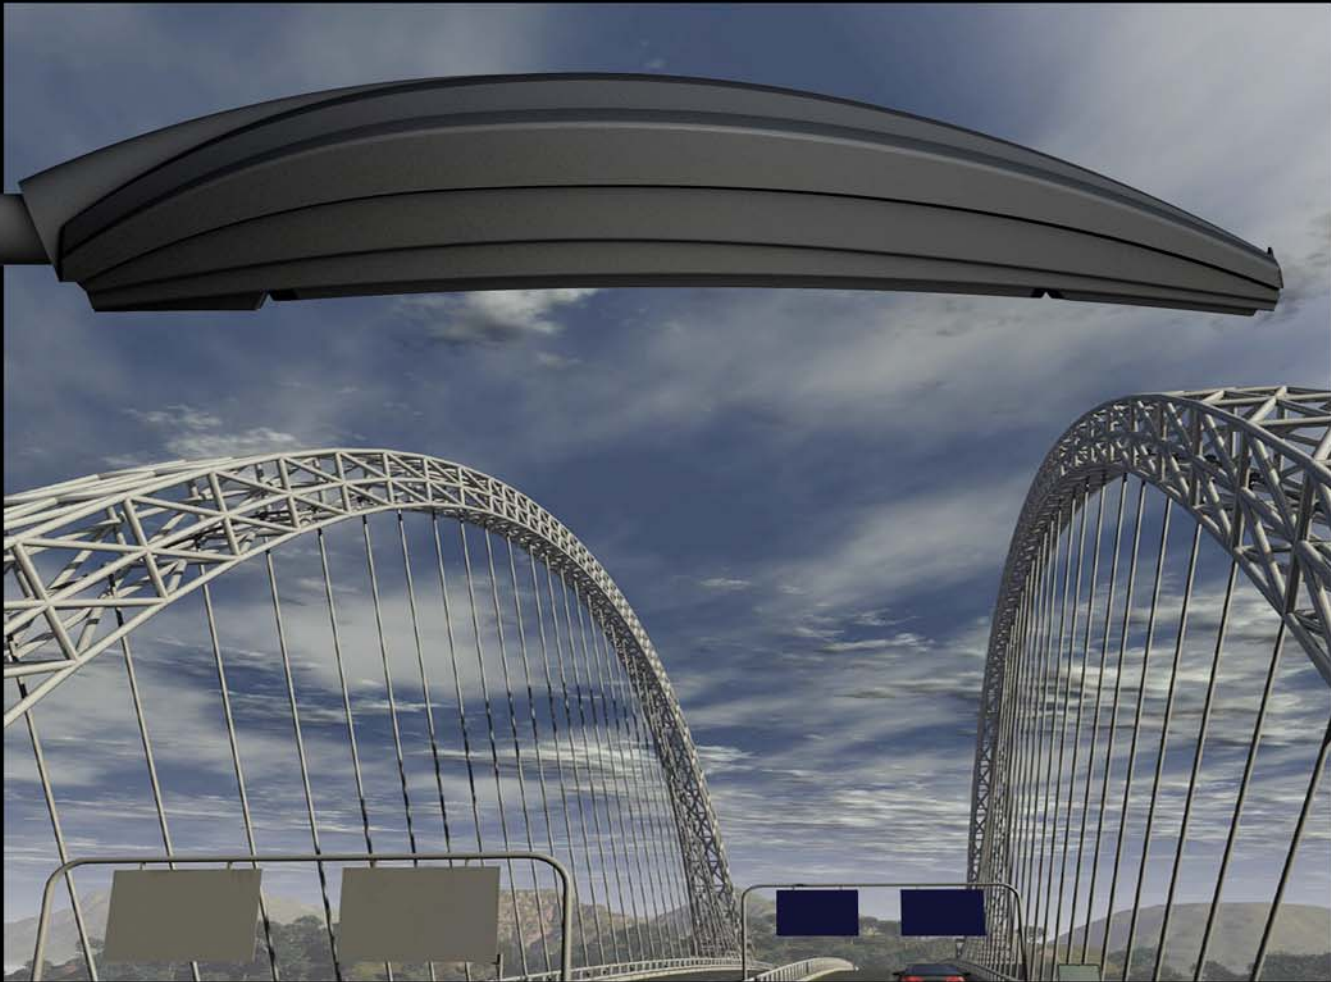

Adelo
series

ADL100

Horizon Series

The ADL series fixtures are made of a cast aluminum door and housing. The door assembly stays fastened by a hinge to the top, providing a hands-free approach to servicing and accessing the various internal components. The flat lens is offered in clear tempered glass. ADL100 is completed with a bird stopper and wattage ID emplacement.