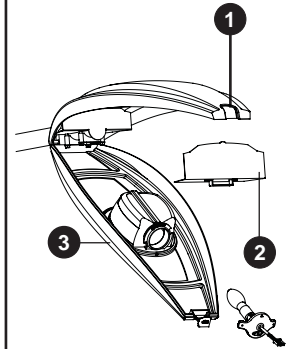

Horizon Series

The ADL series fixtures are made of a cast aluminum door and housing. The door assembly stays fastened by a hinge to the top, providing a hands-free approach to servicing and accessing the various internal components. The flat lens is offered in clear tempered glass. ADL100 is completed with a bird stopper and wattage ID emplacement.

MAINTENANCE

1- Head Module
2- Ballast Module
3- Lens Module