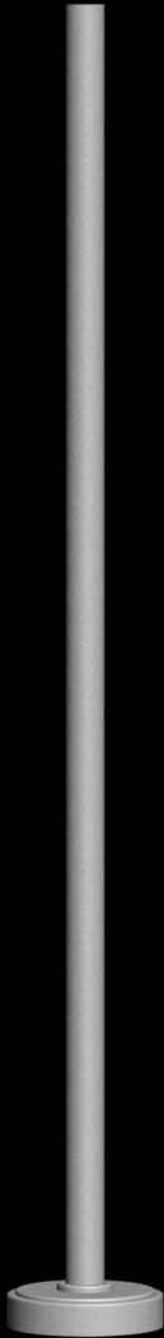

Base Cover

BQ 410

BQ 411

BQ 640

BQ 420

BQ 855

Quattro Lighting

www.quattrolighting.com

Base Covers

Decorative cast aluminum
split base covers
c/w stainless steel hardware

3"Ø

5"

◀ 16"Ø ▶

#BQ310

38"

◀ 16"Ø ▶

#BQ320

4"Ø

5"

◀ 16"Ø ▶

#BQ400

5"

◀ 16"Ø ▶

#BQ410

12"

◀ 16"Ø ▶

#BQ411

19"

◀ 16"Ø ▶

#BQ412

38"

◀ 16"Ø ▶