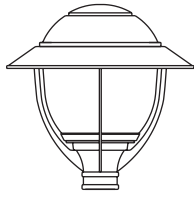

Magma
series

➤ **MAG 200**

➤ **MAG 211-F4**

◀ 25" ▶

Magma Series

▲
24"
▼

MAG 200

MAG 201

MAG 210

MAG 211-F4

TENON ADPATOR: Ø4" x 3"lg
E.P.A: 1.9 sq ft

WEIGHT: 24 lbs

The MAG series fixtures are made of a one-piece injected, UV stabilized, high heat resistant, impact resistant acrylic or polycarbonate prismatic globe with a spun aluminum hood c/w a decorative cast finial. The globe is assembled to a cast aluminum post top adaptor complete with four cast aluminum decorative arms. The lamp and removable ballast assembly are accessible by means of a tool-free QUAD-TURN, quarter-turn locking system. With PA2H and PA4H option the optical assembly stays fastened by a hinge to the fitter, providing a hands-free approach to servicing and accessing the various internal components.

MAINTENANCE

1- Head Module
2- Ballast / cone Module
3- Fitter Module

OPTIC

OP_*N
Non cut-off
Refractor
Vertical lamp

*Type 3 & 5

Option: HS House shield

ORDERING INFO

PRODUCT	OPTIC	GLOBE	WATT / SOURCE / SOCKET	VOLTAGE	COLOR	OPTION
MAG 200	OP3N	GAC	100 MH / MED	120	BK TX	F4