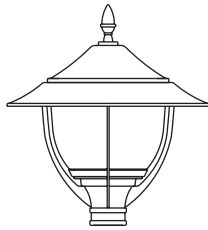

Magma
series

➤ **MAG 200**

➤ **MAG 211-F4**

◀ 25" ▶

Magma Series

▲
24"
▼

MAG 200

MAG 201

MAG 210

MAG 211-F4

TENON ADPATOR: Ø4" x 3"lg
E.P.A: 1.9 sq ft

WEIGHT: 24 lbs

The MAG series fixtures are made of a one-piece injected, UV stabilized, high heat resistant, impact resistant acrylic or polycarbonate prismatic globe with a spun aluminum hood c/w a decorative cast finial. The globe is assembled to a cast aluminum post top adaptor complete with four cast aluminum decorative arms. The lamp and removable ballast assembly are accessible by means of a tool-free QUAD-TURN, quarter-turn locking system. With PA2H and PA4H option the optical assembly stays fastened by a hinge to the fitter, providing a hands-free approach to servicing and accessing the various internal components.

MAINTENANCE

1- Head Module
2- Ballast / cone Module
3- Fitter Module

OPTIC

OP_*N
Non cut-off
Refractor
Vertical lamp

*Type 3 & 5

Option: HS House shield

ORDERING INFO

PRODUCT	OPTIC	GLOBE	WATT / SOURCE / SOCKET	VOLTAGE	COLOR	OPTION
MAG 200	OP3N	GAC	100 MH / MED	120	BK TX	F4