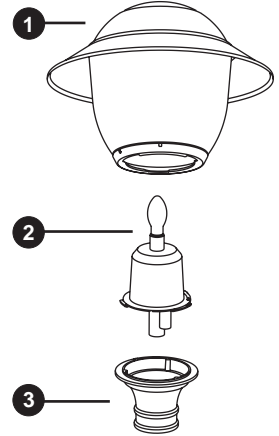

MAG 210

MAG 211-F4

TENON ADPATOR: Ø4" x 3"lg
E.P.A: 1.9 sq ft

WEIGHT: 24 lbs

The MAG series fixtures are made of a one-piece injected, UV stabilized, high heat resistant, impact resistant acrylic or polycarbonate prismatic globe with a spun aluminum hood c/w a decorative cast finial. The globe is assembled to a cast aluminum post top adaptor complete with four cast aluminum decorative arms. The lamp and removable ballast assembly are accessible by means of a tool-free QUAD-TURN, quarter-turn locking system. With PA2H and PA4H option the optical assembly stays fastened by a hinge to the fitter, providing a hands-free approach to servicing and accessing the various internal components.

MAINTENANCE

1- Head Module
2- Ballast / cone Module
3- Fitter Module

OPTIC

OP_*N
Non cut-off
Refractor
Vertical lamp

*Type 3 & 5

Option: HS House shield

ORDERING INFO

PRODUCT	OPTIC	GLOBE	WATT / SOURCE / SOCKET	VOLTAGE	COLOR	OPTION
MAG 200	OP3N	GAC	100 MH / MED	120	BK TX	F4

GLOBE

GAC: Clear Acrylic Prismatic
GPC: Clear Polycarbonate Prismatic

OPTIONS

FINIALS:

#F1 #F2 #F3 #F4 #F5

#PBT: Button Type Photocell

#PTR3: Post Top Reducer Ø3"

WATT / SOURCE / SOCKET