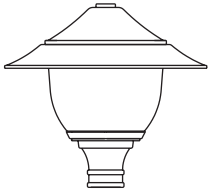

Magma
series

➤ **MAG 200**

➤ **MAG 211-F4**

◀ 25" ▶

Magma Series

▲
24"
▼

MAG 200

MAG 201

MAG 210

MAG 211-F4

TENON ADPATOR: Ø4" x 3"lg
E.P.A: 1.9 sq ft

WEIGHT: 24 lbs

The MAG series fixtures are made of a one-piece injected, UV stabilized, high heat resistant, impact resistant acrylic or polycarbonate prismatic globe with a spun aluminum hood c/w a decorative cast finial. The globe is assembled to a cast aluminum post top adaptor complete with four cast aluminum decorative arms. The lamp and removable ballast assembly are accessible by means of a tool-free QUAD-TURN, quarter-turn locking system. With PA2H and PA4H option the optical assembly stays fastened by a hinge to the fitter, providing a hands-free approach to servicing and accessing the various internal components.