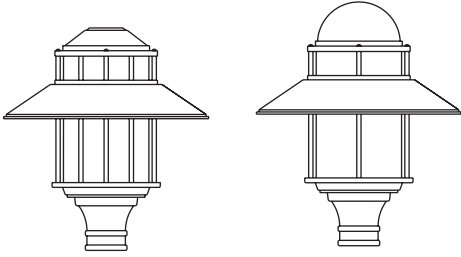

Meridien
series

➤ **MER 125**

➤ **MER 120**

24"

MER 120

MER 121

MER 122

MER 125

TENON ADPATOR: Ø4" x 3"lg
E.P.A: 1.85 sq ft

WEIGHT: 24 lbs

ORDERING INFO

PRODUCT	OPTIC	GLOBE	WATT / SOURCE / SOCKET	VOLTAGE	COLOR	OPTION
MER 120	OG3N	GAC	100 MH / MED	120	BKTX	PBT

GLOBE

GAC: Clear Acrylic
GAO: Opal Acrylic
GAB: Brushed Acrylic