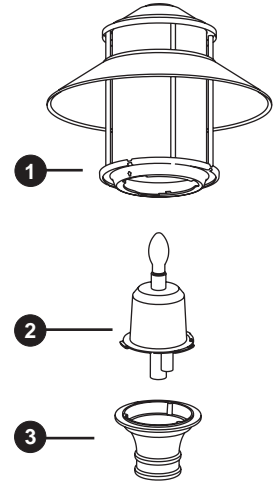

* = connected at _____ volts

COLOR

WH TX	WHITE	RD TX	RED
BK TX	BLACK	GY TX	GREY
GN TX	GREEN	GND TX	DARK GREEN
TAN TX	BEIGE	BU TX	BLUE
BZ TX	BRONZE	SY SM	NU SPARKLE SILVER

Meridien Series

The MER120 series fixtures are made of a heavy spun aluminum top and shade c/w aluminum rods. A one-piece injected molded acrylic cylindrical globe is mechanically fastened to a QUAD-TURN system c/w stainless steel hardware. The globe is assembled to a cast aluminum post top adaptor. The lamp and removable ballast assembly are accessible by means of a tool-free QUAD-TURN, quarter-turn locking system. The MER121 offers spun aluminum louvers.

OPTIC

OG_*N
NON Cut-off
Glass Refractor
Vertical lamp

*Type 3 & 5

OC_*N
NON Cut-off
Reflector &
Refractor
Vertical lamp

*Type 3 & 5

OLS_*S
Semi cut-off
Louvers System
Vertical lamp

*Type 3 & 5

NO5N
NON Cut-off
Vertical lamp

Type 5

Option: HS House shield

MAINTENANCE

1- Head Module
2- Ballast / cone Module
3- Fitter Module

EXAMPLE