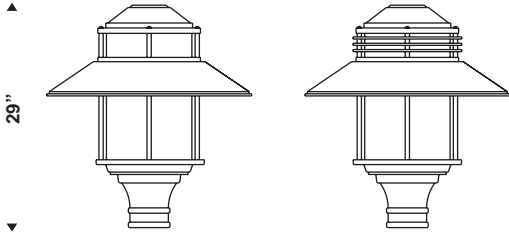

Meridien
series

➤ **MER 125**

➤ **MER 120**

24"

MER 120

MER 121

MER 122

MER 125

TENON ADPATOR: Ø4" x 3"lg
E.P.A: 1.85 sq ft

WEIGHT: 24 lbs

ORDERING INFO

PRODUCT	OPTIC	GLOBE	WATT / SOURCE / SOCKET	VOLTAGE	COLOR	OPTION
MER 120	OG3N	GAC	100 MH / MED	120	BKTX	PBT

GLOBE

GAC: Clear Acrylic
GAO: Opal Acrylic
GAB: Brushed Acrylic

* = connected at _____ volts

COLOR

WH TX	WHITE	RD TX	RED
BK TX	BLACK	GY TX	GREY
GN TX	GREEN	GND TX	DARK GREEN
TAN TX	BEIGE	BU TX	BLUE
BZ TX	BRONZE	SY SM	NU SPARKLE SILVER

Meridien Series

The MER120 series fixtures are made of a heavy spun aluminum top and shade c/w aluminum rods. A one-piece injected molded acrylic cylindrical globe is mechanically fastened to a QUAD-TURN system c/w stainless steel hardware. The globe is assembled to a cast aluminum post top adaptor. The lamp and removable ballast assembly are accessible by means of a tool-free QUAD-TURN, quarter-turn locking system. The MER121 offers spun aluminum louvers.