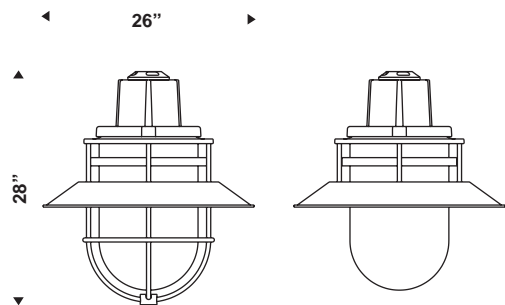

**Pacific
series**

➤ **PAC 101**

➤ **PAC 100**

Pacific Series

PAC 100

PAC 101

The PAC100 series fixtures are made of a seamless one-piece injected molded polycarbonate or acrylic globe which is mechanically fastened to a QUAD-TURN system c/w stainless steel hardware. The globe is assembled to a cast aluminum pendant mount adaptor. Surrounding the globe is a bent aluminum guard and a spun aluminum shade. The lamp and removable ballast assembly are accessible by means of a tool-free QUAD-TURN, quarter-turn locking system.

PAC 102

PAC 103

E.P.A: 2 sq ft

WEIGHT: 39 lbs

OPTIC

ORV *C
Cut-off
Reflector
Vertical lamp
* IP66

*Type 3 & 5

OC *N
NON Cut-off
Reflector &
Refractor
Vertical lamp
* IP66