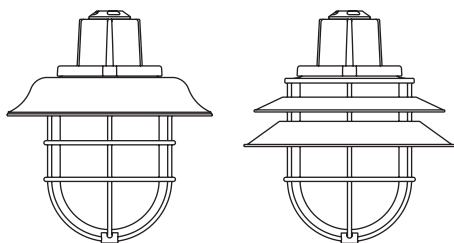

**Pacific
series**

➤ **PAC 101**

➤ **PAC 100**

Pacific Series

PAC 100

PAC 101

The PAC100 series fixtures are made of a seamless one-piece injected molded polycarbonate or acrylic globe which is mechanically fastened to a QUAD-TURN system c/w stainless steel hardware. The globe is assembled to a cast aluminum pendant mount adaptor. Surrounding the globe is a bent aluminum guard and a spun aluminum shade. The lamp and removable ballast assembly are accessible by means of a tool-free QUAD-TURN, quarter-turn locking system.

PAC 102

PAC 103

E.P.A: 2 sq ft

WEIGHT: 39 lbs

OPTIC

ORV *C
Cut-off
Reflector
Vertical lamp
* IP66

*Type 3 & 5

OC *N
NON Cut-off
Reflector &
Refractor
Vertical lamp
* IP66

*Type 3 & 5

OG *N
NON Cut-off
Glass Refractor
Vertical lamp
* IP66

*Type 3 & 5

OLS *S
Semi cut-off
Louvers System
Vertical lamp
* IP66

*Type 3 & 5

NO5N
NON Cut-off
Vertical lamp
* IP66

Type 5

Option: HS House shield
**- consult factory