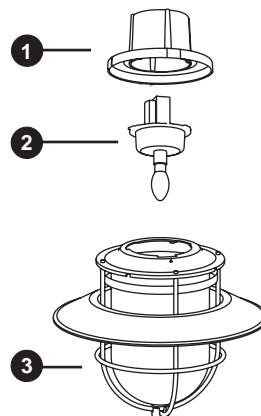

**Pacific
series**

➤ **PAC 101**

➤ **PAC 100**

Pacific Series

PAC 100

PAC 101

The PAC100 series fixtures are made of a seamless one-piece injected molded polycarbonate or acrylic globe which is mechanically fastened to a QUAD-TURN system c/w stainless steel hardware. The globe is assembled to a cast aluminum pendant mount adaptor. Surrounding the globe is a bent aluminum guard and a spun aluminum shade. The lamp and removable ballast assembly are accessible by means of a tool-free QUAD-TURN, quarter-turn locking system.

PAC 102

PAC 103

E.P.A: 2 sq ft

WEIGHT: 39 lbs

OPTIC

ORV *C
Cut-off
Reflector
Vertical lamp
* IP66

*Type 3 & 5

OC *N
NON Cut-off
Reflector &
Refractor
Vertical lamp
* IP66

*Type 3 & 5

OG *N
NON Cut-off
Glass Refractor
Vertical lamp
* IP66

*Type 3 & 5

OLS *S
Semi cut-off
Louvers System
Vertical lamp
* IP66

*Type 3 & 5

NO5N
NON Cut-off
Vertical lamp
* IP66

Type 5

Option: HS House shield
**- consult factory

MAINTENANCE

1- Fitter Module
2- Ballast / cone Module
3- Head Module

ORDERING INFO

PRODUCT	OPTIC	GLOBE	WATT / SOURCE / SOCKET	VOLTAGE	COLOR	OPTION
PAC 100	OG3N	GPC	100 MH / MED	120	BKTX	

GLOBE

GPC: Clear Polycarbonate
GPO: Opal Polycarbonate
GPB: Brushed Polycarbonate