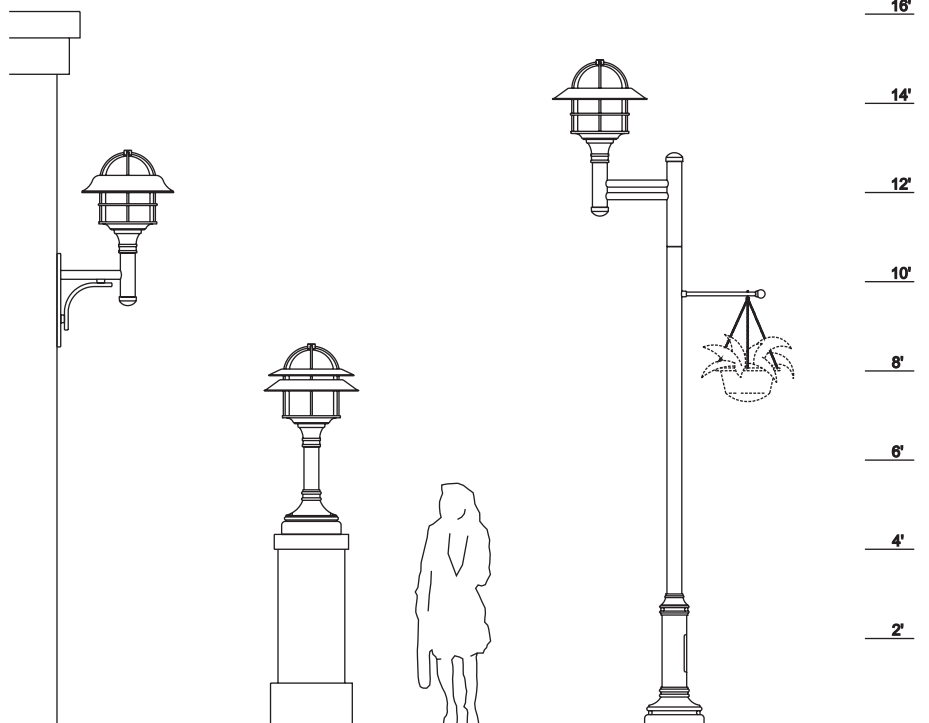

EXAMPLE

VOLTAGE

Single tap: 120v / 208v / 240v / 277v / 347v / 480v
Dual tap: Dt1/* (120-240v) Dt2/* (120-277v)
Tri tap: Tt1/* (120-208-240v) Tt2/* (120-277-347v)
Quad tap: Qt/* (120-208-240-277v)

* = connected at _____ volts

COLOR

WH TX	WHITE	RD TX	RED
BK TX	BLACK	GY TX	GREY
GN TX	GREEN	GND TX	DARK GREEN
TAN TX	BEIGE	BU TX	BLUE
BZ TX	BRONZE	SY SM	NU SPARKLE SILVER