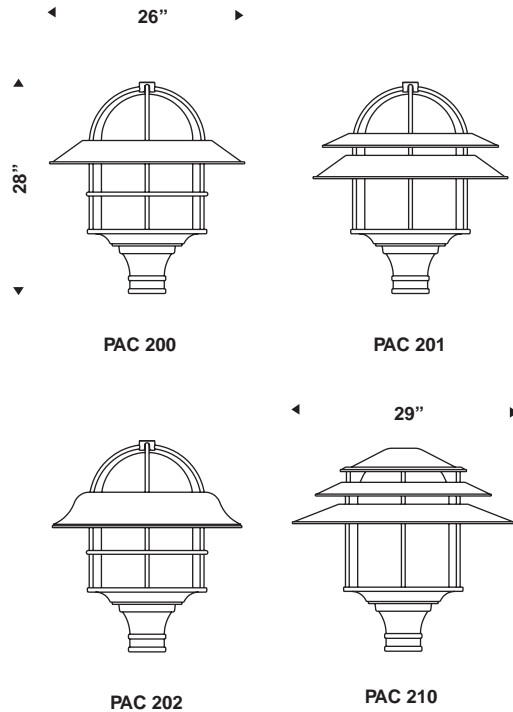

# Pacific Series

The PAC200 series fixtures are made of a seamless one-piece injected molded polycarbonate or acrylic globe which is mechanically fastened to a QUAD-TURN system c/w stainless steel hardware. The globe is assembled to a cast aluminum post mount adaptor. Surrounding the globe is a bent aluminum guard and a spun aluminum shade. The lamp and removable ballast assembly are accessible by means of a tool-free QUAD-TURN, quarter-turn locking system.