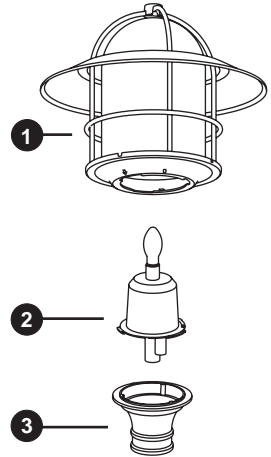

MAINTENANCE

- 1- Head Module
- 2- Ballast / cone Module
- 3- Fitter Module

OPTIC

OC *N
NON Cut-off
Reflector &
Reflector
Vertical lamp

*Type 3 & 5

OLS *S
Semi cut-off
Louvers System
Vertical lamp

*Type 3 & 5

OG *N
NON Cut-off
Glass Refractor
Vertical lamp

*Type 3 & 5

NO5N
NON Cut-off
Vertical lamp

Type 5

TENON ADPATOR: Ø4" x 3"lg
E.P.A: 1.83 sq ft

WEIGHT: 37 lbs

ORDERING INFO

PRODUCT	OPTIC	GLOBE	WATT / SOURCE / SOCKET	VOLTAGE	COLOR	OPTION
PAC 200	OG3N	GPC	100 MH / MED	120	BK TX	PBT

GLOBE

GPC: Clear Polycarbonate
GPO: Opal Polycarbonate
GPB: Brushed Polycarbonate

OPTIONS

#PBT: Button Type Photocell

#PTR3: Post Top Reducer Ø3"

WATT / SOURCE / SOCKET

METAL	WATT	SOURCE	SOCKET
HALIDE	50	MH	Medium
	70	MH	Medium
	100	MH	Medium
	150	MH	Medium
	175	MH	Medium & Mogul
*- consult factory	250*	MH	Mogul

HIGH PRESSURE SODIUM	WATT	SOURCE	SOCKET
	50	HPS	Medium
	70	HPS	Medium & Mogul
	100	HPS	Medium & Mogul
	150	HPS	Medium & Mogul
	250*	HPS	Mogul
*- consult factory