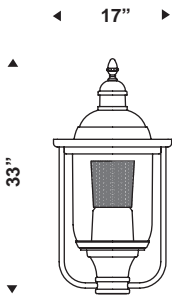

Provincial
series

PRO 300

Provincial Series

The PRO300 luminaire features a heavy spun aluminum top complete with decorative aluminum rods. A one piece injected molded polycarbonate or acrylic globe is mechanically fastened to a QUAD-TURN system which is attached to a post top fitter. The QUAD-TURN systems allow a tool less access to ballast and lamp. All exposed hardware is stainless steel.

OPTIC

OG_*N
NON Cut-off
Glass Refractor
Vertical lamp
*Type 3 & 5

NO5N
NON Cut-off
Vertical lamp
Type 5

OLS_*S
Semi cut-off
Louvers System
Vertical lamp
*Type 3 & 5

Option: HS House shield

TENON ADPATOR: Ø4" x 3"lg

E.P.A: 1.88 sq ft

WEIGHT: 22 lbs

ORDERING INFO

PRODUCT	OPTIC	GLOBE	WATT / SOURCE / SOCKET	VOLTAGE	COLOR	OPTION
PRO 300	OG3N	GAC	100 MH / MED	120	BK TX	PBT

GLOBE

GAC: Clear Acrylic
GAO: Opal Acrylic
GAB: Brushed Acrylic