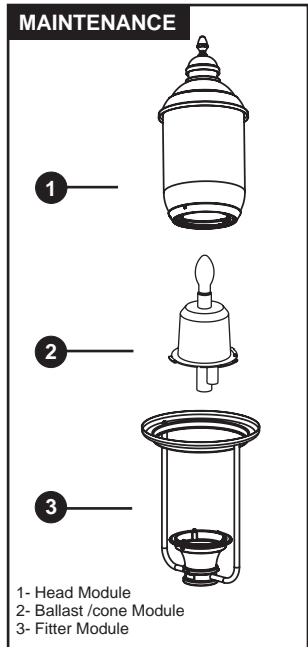

Provincial
series

PRO 300

Provincial Series

The PRO300 luminaire features a heavy spun aluminum top complete with decorative aluminum rods. A one piece injected molded polycarbonate or acrylic globe is mechanically fastened to a QUAD-TURN system which is attached to a post top fitter. The QUAD-TURN systems allow a tool less access to ballast and lamp. All exposed hardware is stainless steel.

OPTIC

OG_*N
NON Cut-off
Glass Refractor
Vertical lamp
*Type 3 & 5

NO5N
NON Cut-off
Vertical lamp
Type 5

OLS_*S
Semi cut-off
Louvers System
Vertical lamp
*Type 3 & 5

Option: HS House shield

TENON ADPATOR: Ø4" x 3"lg

E.P.A: 1.88 sq ft

WEIGHT: 22 lbs

ORDERING INFO

PRODUCT	OPTIC	GLOBE	WATT / SOURCE / SOCKET	VOLTAGE	COLOR	OPTION
PRO 300	OG3N	GAC	100 MH / MED	120	BK TX	PBT

GLOBE

GAC: Clear Acrylic
GAO: Opal Acrylic
GAB: Brushed Acrylic

VOLTAGE

Single tap: 120v / 208v / 240v / 277v / 347v / 480v
 Dual tap: **Dt1**/* (120-240v) **Dt2**/* (120-277v)
 Tri tap: **Tt1**/* (120-208-240v) **Tt2**/* (120-277-347v)
 Quad tap: **Qt**/* (120-208-240-277v)