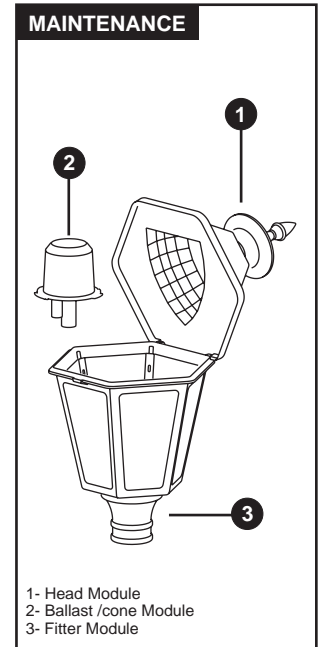

ORDERING INFO

PRODUCT	OPTIC	LENS	WATT / SOURCE / SOCKET	VOLTAGE	COLOR	OPTION
PRO 600	ORH3C	GGC	100 MH / MED	120	BK TX	AC

LENS

GAC:	Clear Acrylic
GPC:	Clear Polycarbonate
GAO:	Opal Acrylic
GPO:	Opal Polycarbonate
GGC:	Clear Glass

OPTIC

ORH_*C** Cut-off Reflector Horizontal lamp		OC_*N NON Cut-off Reflector & Refractor Vertical lamp	
ORV_*C** Cut-off Reflector Vertical lamp		OLS_*S Semi cut-off Louvers System (compact version) Vertical lamp	
OG_*N NON Cut-off Glass Refractor Vertical lamp		OCB_*F Cut-off Reflector Horizontal lamp ***IP66	
		NO5N NON Cut-off Vertical lamp	

** comes with decorative glass chimney
*** consult factory
Option: HS House shield