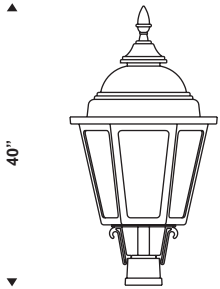

PRO 640-PA3