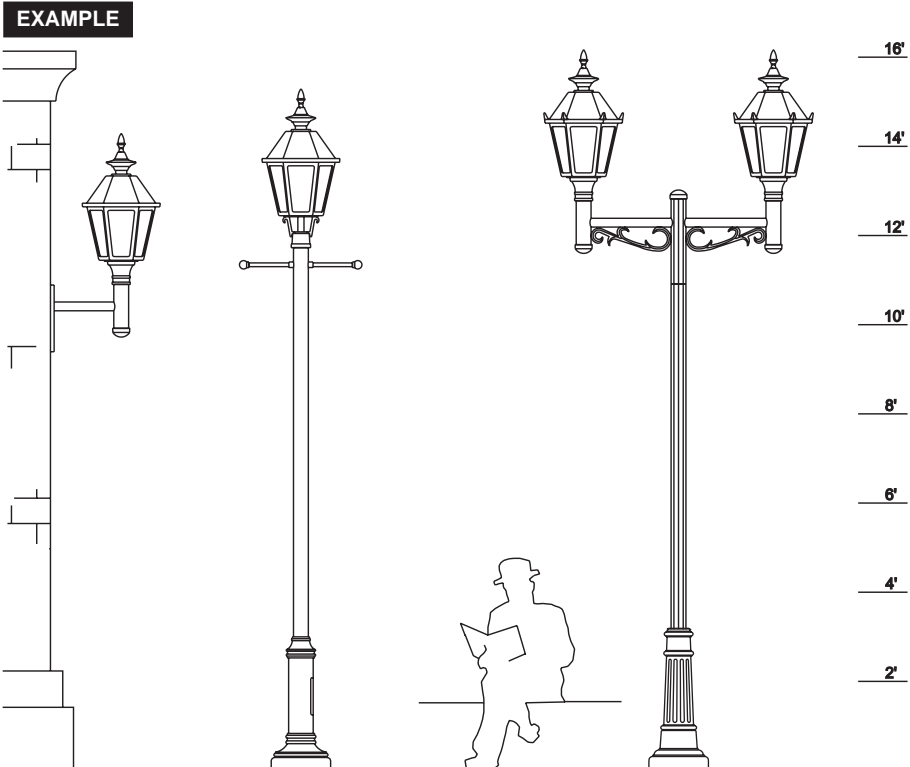

OPTIONS

FINIALS:		FITTERS:	
#F1 #F2 #F3 #F4 #F5		#PA1 #PA3	
#PBT: Button Type Photocell	#AC: Copper Accent	#AB: Brass Accent	
#PTL: Twist Lock-Photocell	#PTR3: Post Top Reducer Ø3"	#SPK: Decorative spike	

WATT / SOURCE / SOCKET

METAL	50	MH	Medium
HALIDE	70	MH	Medium
	100	MH	Medium
	150	MH	Medium
	175	MH	Medium & Mogul
* consult factory	250*	MH	Mogul

HIGH PRESSURE SODIUM

	50	HPS	Medium
	70	HPS	Medium & Mogul
	100	HPS	Medium & Mogul
	150	HPS	Medium & Mogul
* consult factory	250*	HPS	Mogul

VOLTAGE

Single tap: 120v / 208v / 240v / 277v / 347v / 480v
Dual tap: Dt1/* (120-240v) Dt2/* (120-277v)
Tri tap: Tt1/* (120-208-240v) Tt2/* (120-277-347v)
Quad tap: Qt/* (120-208-240-277v)

* = connected at _____ volts

COLOR

WH TX	WHITE	RD TX	RED
BK TX	BLACK	GY TX	GREY
GN TX	GREEN	GND TX	DARK GREEN
TAN TX	BEIGE	BU TX	BLUE
BZ TX	BRONZE	SY SM	NU SPARKLE SILVER