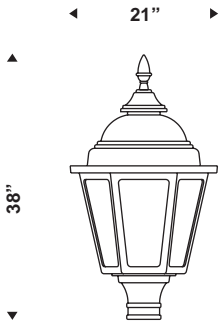

Provincial Series

The PRO640 series fixtures are made of a one-piece spun aluminum tapered hood and spun aluminum cupola and cast finial. The housing is made of a tapered hexagonal one-piece aluminum casting c/w an integrated hinge and six lenses. The housing is assembled to a cast aluminum pole adaptor. The PA3 option offers a cast yoke-mount pole adaptor. The lamp and removable ballast assembly are accessible by means of a captive screw and tool-free QUAD-TURN, quarter-turn locking system.

MAINTENANCE

- 1- Head Module
- 2- Ballast /cone Module
- 3- Fitter Module

OPTIC

ORH_*C**
Cut-off Reflector Horizontal lamp

*Type 3 & 5

OC_*N
NON Cut-off Reflector & Refractor Vertical lamp

*Type 3 & 5

ORV_*C**
Cut-off Reflector Vertical lamp

*Type 3 & 5

OLS_*S
Semi cut-off Louvers System (compact version) Vertical lamp

*Type 3 & 5

OG_*N
NON Cut-off Glass Refractor Vertical lamp

*Type 3 & 5

OCB_*F
Cut-off Reflector Horizontal lamp
**IP66

*Type 1 to 4

NO5N
NON Cut-off Vertical lamp

Type 5

Option: HS House shield

PRO 640

TENON ADPATOR: Ø4" x 3"lg
E.P.A: 2.6 sq ft

WEIGHT: 40 lbs

ORDERING INFO

PRODUCT	OPTIC	LENS	WATT / SOURCE / SOCKET	VOLTAGE	COLOR	OPTION
PRO 640	ORH3C	GGC	100 MH / MED	120	BK TX	AC

LENS

GAC: Clear Acrylic
GPC: Clear Polycarbonate
GAO: Opal Acrylic
GPO: Opal Polycarbonate
GGC: Clear Glass

OPTIONS

FINIALS:

#F1 #F2 #F3 #F4 #F5

FITTERS:

#PA1 #PA3

#PBT: Button Type Photocell

#PTL: Twist Lock-Photocell

#AC: Copper Accent

#PTR3: Post Top Reducer Ø3"

#AB: Brass Accent

#SPK: Decorative spike

WATT / SOURCE / SOCKET

METAL	50	MH	Medium
HALIDE	70	MH	Medium
	100	MH	Medium
	150	MH	Medium
	175	MH	Medium & Mogul
*- consult factory	250*	MH	Mogul