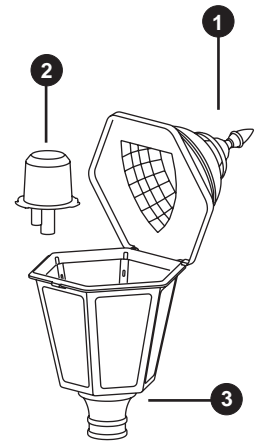

Provincial Series

The PRO640 series fixtures are made of a one-piece spun aluminum tapered hood and spun aluminum cupola and cast finial. The housing is made of a tapered hexagonal one-piece aluminum casting c/w an integrated hinge and six lenses. The housing is assembled to a cast aluminum pole adaptor. The PA3 option offers a cast yoke-mount pole adaptor. The lamp and removable ballast assembly are accessible by means of a captive screw and tool-free QUAD-TURN, quarter-turn locking system.

MAINTENANCE

- 1- Head Module
- 2- Ballast /cone Module
- 3- Fitter Module

OPTIC

ORH_*C**
Cut-off Reflector Horizontal lamp

*Type 3 & 5

OC_*N
NON Cut-off Reflector & Refractor Vertical lamp

*Type 3 & 5

ORV_*C**
Cut-off Reflector Vertical lamp

*Type 3 & 5

OLS_*S
Semi cut-off Louvers System (compact version) Vertical lamp

*Type 3 & 5

OG_*N
NON Cut-off Glass Refractor Vertical lamp

*Type 3 & 5

OCB_*F
Cut-off Reflector Horizontal lamp
**IP66

*Type 1 to 4

NO5N
NON Cut-off Vertical lamp

Type 5

Option: HS House shield