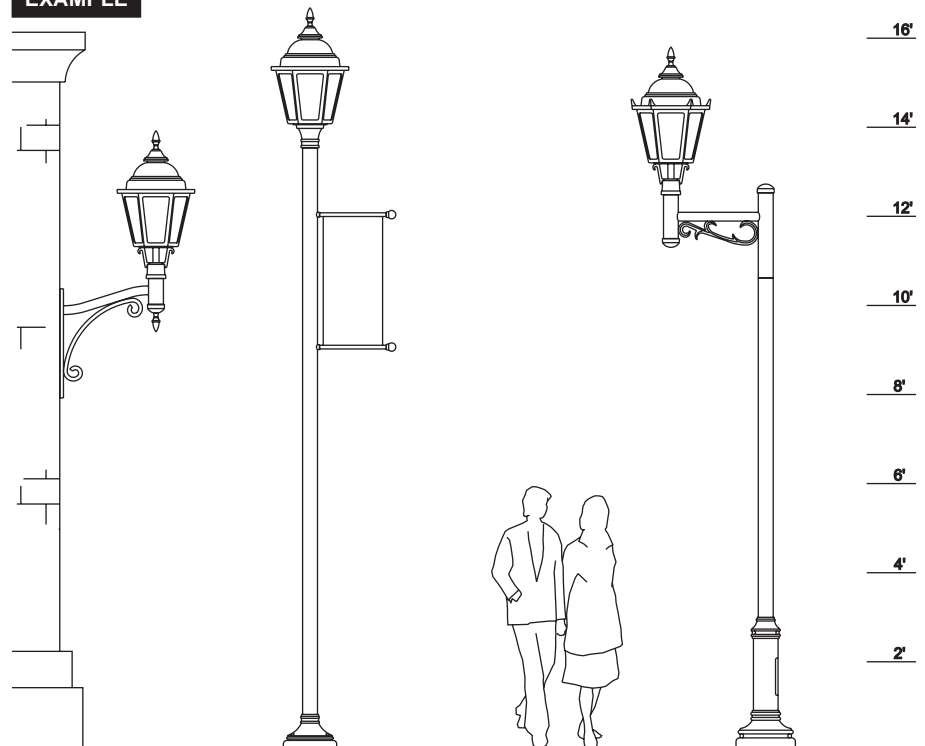

Provincial Series

The PRO640 series fixtures are made of a one-piece spun aluminum tapered hood and spun aluminum cupola and cast finial. The housing is made of a tapered hexagonal one-piece aluminum casting c/w an integrated hinge and six lenses. The housing is assembled to a cast aluminum pole adaptor. The PA3 option offers a cast yoke-mount pole adaptor. The lamp and removable ballast assembly are accessible by means of a captive screw and tool-free QUAD-TURN, quarter-turn locking system.

MAINTENANCE

- 1- Head Module
- 2- Ballast /cone Module
- 3- Fitter Module

OPTIC

ORH_*C**
Cut-off Reflector Horizontal lamp

*Type 3 & 5

OC_*N
NON Cut-off Reflector & Refractor Vertical lamp

*Type 3 & 5

ORV_*C**
Cut-off Reflector Vertical lamp

*Type 3 & 5

OLS_*S
Semi cut-off Louvers System (compact version) Vertical lamp

*Type 3 & 5

OG_*N
NON Cut-off Glass Refractor Vertical lamp

*Type 3 & 5

OCB_*F
Cut-off Reflector Horizontal lamp
**IP66

*Type 1 to 4

NO5N
NON Cut-off Vertical lamp

Type 5

Option: HS House shield

TENON ADPATOR: Ø4" x 3"lg
E.P.A: 2.6 sq ft

WEIGHT: 40 lbs

ORDERING INFO

PRODUCT	OPTIC	LENS	WATT / SOURCE / SOCKET	VOLTAGE	COLOR	OPTION
PRO 640	ORH3C	GGC	100 MH / MED	120	BK TX	AC

LENS

GAC: Clear Acrylic
GPC: Clear Polycarbonate
GAO: Opal Acrylic
GPO: Opal Polycarbonate
GGC: Clear Glass

OPTIONS

FINIALS:

#F1 #F2 #F3 #F4 #F5

FITTERS:

#PA1 #PA3

#PBT: Button Type Photocell

#PTL: Twist Lock-Photocell

#AC: Copper Accent

#PTR3: Post Top Reducer Ø3"

#AB: Brass Accent

#SPK: Decorative spike

WATT / SOURCE / SOCKET

METAL	50	MH	Medium
HALIDE	70	MH	Medium
	100	MH	Medium
	150	MH	Medium
	175	MH	Medium & Mogul
*- consult factory	250*	MH	Mogul