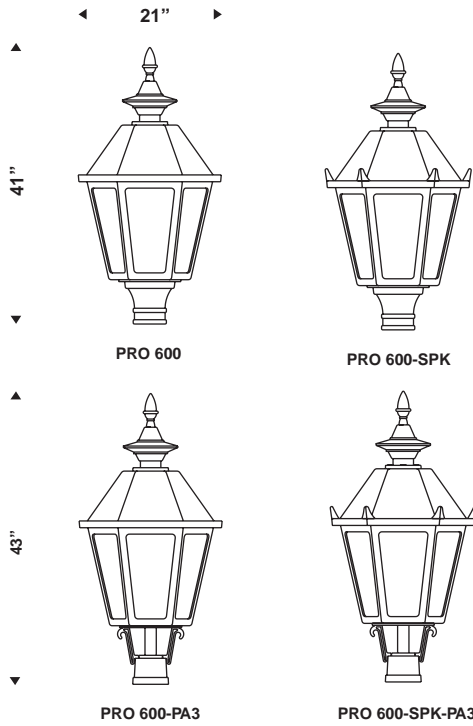

**Provincial
series**

➤ **PRO 600-SPK**

➤ **PRO 600**

Provincial Series

The PRO600 series fixtures are made of a one-piece hexagonal cast aluminum tapered hood and spun aluminum cupola and cast finial. The housing is made of a tapered hexagonal one-piece aluminum casting c/w an integrated hinge and six lenses. The housing is assembled to a cast aluminum pole adaptor. The PA3 option offers a cast yoke-mount pole adaptor. The lamp and removable ballast assembly are accessible by means of a captive screw and tool-free QUAD-TURN, quarter-turn locking system.

PRO 600

PRO 600-SPK

PRO 600-PA3

PRO 600-SPK-PA3

TENON ADPATOR: Ø4" x 3"lg
E.P.A: 2.65 sq ft

WEIGHT: 48 lbs

ORDERING INFO

PRODUCT	OPTIC	LENS	WATT / SOURCE / SOCKET	VOLTAGE	COLOR	OPTION
PRO 600	ORH3C	GGC	100 MH / MED	120	BK TX	AC

LENS

GAC:	Clear Acrylic
GPC:	Clear Polycarbonate
GAO:	Opal Acrylic
GPO:	Opal Polycarbonate
GGC:	Clear Glass

OPTIC

ORH_*C** Cut-off Reflector Horizontal lamp		OC_*N NON Cut-off Reflector & Refractor Vertical lamp	
ORV_*C** Cut-off Reflector Vertical lamp		OLS_*S Semi cut-off Louvers System (compact version) Vertical lamp	
OG_*N NON Cut-off Glass Refractor Vertical lamp		OCB_*F Cut-off Reflector Horizontal lamp ***IP66	
		NO5N NON Cut-off Vertical lamp	