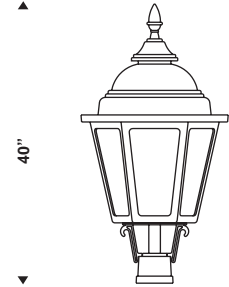

PRO 640-PA3