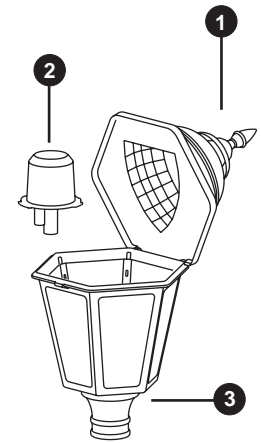

Provincial Series

The PRO640 series fixtures are made of a one-piece spun aluminum tapered hood and spun aluminum cupola and cast finial. The housing is made of a tapered hexagonal one-piece aluminum casting c/w an integrated hinge and six lenses. The housing is assembled to a cast aluminum pole adaptor. The PA3 option offers a cast yoke-mount pole adaptor. The lamp and removable ballast assembly are accessible by means of a captive screw and tool-free QUAD-TURN, quarter-turn locking system.

MAINTENANCE

- 1- Head Module
- 2- Ballast /cone Module
- 3- Fitter Module

OPTIC

ORH_*C**
Cut-off Reflector
Horizontal lamp

*Type 3 & 5

OC_*N
NON Cut-off Reflector & Refractor
Vertical lamp

*Type 3 & 5

ORV_*C**
Cut-off Reflector
Vertical lamp

*Type 3 & 5

OLS_*S
Semi cut-off Louvers System (compact version)
Vertical lamp

*Type 3 & 5

OG_*N
NON Cut-off Glass Refractor
Vertical lamp

*Type 3 & 5

OCB_*F
Cut-off Reflector
Horizontal lamp
**IP66

*Type 1 to 4

NO5N
NON Cut-off
Vertical lamp

Type 5

Option: HS House shield