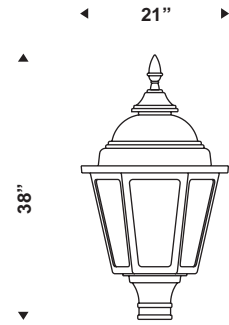

Provincial Series

The PRO640 series fixtures are made of a one-piece spun aluminum tapered hood and spun aluminum cupola and cast finial. The housing is made of a tapered hexagonal one-piece aluminum casting c/w an integrated hinge and six lenses. The housing is assembled to a cast aluminum pole adaptor. The PA3 option offers a cast yoke-mount pole adaptor. The lamp and removable ballast assembly are accessible by means of a captive screw and tool-free QUAD-TURN, quarter-turn locking system.

MAINTENANCE

- 1- Head Module
- 2- Ballast /cone Module
- 3- Fitter Module

OPTIC

ORH_*C**
Cut-off Reflector
Horizontal lamp

*Type 3 & 5

OC_*N
NON Cut-off Reflector & Refractor
Vertical lamp

*Type 3 & 5

ORV_*C**
Cut-off Reflector
Vertical lamp

*Type 3 & 5

OLS_*S
Semi cut-off Louvers System (compact version)
Vertical lamp

*Type 3 & 5

OG_*N
NON Cut-off Glass Refractor
Vertical lamp

*Type 3 & 5

OCB_*F
Cut-off Reflector
Horizontal lamp
**IP66

*Type 1 to 4

NO5N
NON Cut-off
Vertical lamp

Type 5

Option: HS House shield

PRO 640

TENON ADPATOR: Ø4" x 3"lg
E.P.A: 2.6 sq ft

WEIGHT: 40 lbs

ORDERING INFO

PRODUCT	OPTIC	LENS	WATT / SOURCE / SOCKET	VOLTAGE	COLOR	OPTION
PRO 640	ORH3C	GGC	100 MH / MED	120	BK TX	AC

LENS

GAC: Clear Acrylic
GPC: Clear Polycarbonate
GAO: Opal Acrylic
GPO: Opal Polycarbonate
GGC: Clear Glass

OPTIONS

FINIALS:

#F1 #F2 #F3 #F4 #F5

FITTERS:

#PA1 #PA3

#PBT: Button Type Photocell

#PTL: Twist Lock-Photocell

#AC: Copper Accent

#PTR3: Post Top Reducer Ø3"

#AB: Brass Accent

#SPK: Decorative spike

WATT / SOURCE / SOCKET

METAL	50	MH	Medium
HALIDE	70	MH	Medium
	100	MH	Medium
	150	MH	Medium
	175	MH	Medium & Mogul
*- consult factory	250*	MH	Mogul