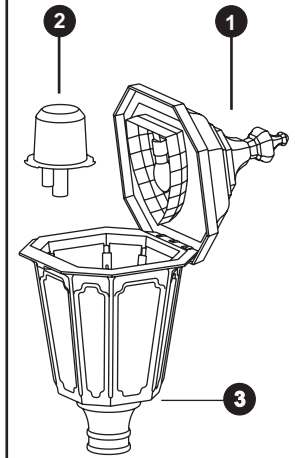

Provincial Series

The PRO800 series fixtures are made of a one-piece cast aluminum octagonal tapered hood and spun aluminum cupola and cast finial. The housing is made of a tapered octagonal one-piece aluminum casting c/w an integrated hinge and eight lenses. The housing is assembled to a cast aluminum pole adaptor. The PA3 option offers a cast yoke-mount pole adaptor. The lamp and removable ballast assembly are accessible by means of a captive screw and tool-free QUAD-TURN, quarter-turn locking system.

MAINTENANCE