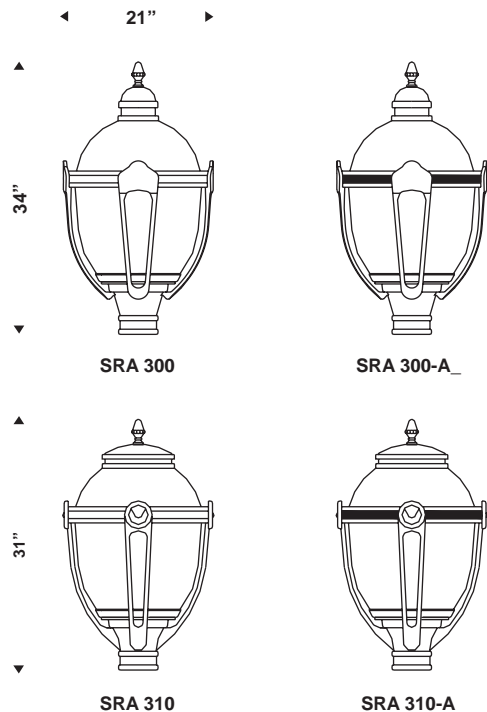

**Sierra
series**

➤ **SRA 300**

➤ **SRA 310**

TENON ADPATOR: Ø4" x 3"lg
E.P.A: 1.8 sq ft

WEIGHT: 34 lbs

ORDERING INFO

PRODUCT	OPTIC	GLOBE	WATT / SOURCE / SOCKET	VOLTAGE	COLOR	OPTION
SRA 300	OP3N	GAC	100 MH / MED	120	BK TX	F1

GLOBE

GAC: Clear Acrylic Prismatic
GPC: Clear Polycarbonate Prismatic

Sierra Series

The SRA series fixtures are made of a one-piece injected, UV stabilized, high heat resistant, impact resistant acrylic or polycarbonate prismatic globe with a spun aluminum hood c/w a decorative cast finial. The globe is assembled to a cast aluminum post top adaptor complete with four cast aluminum decorative arms. The lamp and removable ballast assembly are accessible by means of a tool-free QUAD-TURN, quarter-turn locking system.

OPTIC

OP_3N
Non cut-off
Refractor
Vertical lamp

*Type 3 & 5

Option: HS House shield

MAINTENANCE

1- Head Module
2- Ballast / cone Module
3- Fitter Module

WATT / SOURCE / SOCKET

METAL	50	MH	Medium
HALIDE	70	MH	Medium
	100	MH	Medium
	150	MH	Medium
	175	MH	Medium & Mogul
	250*	MH	Mogul
* - consult factory			