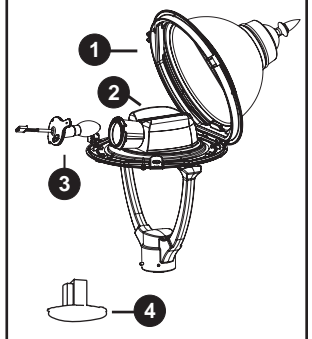

Sierra
series

➤ **SRA 507**

➤ **SRA 507 GAPS**

◀ 20" ▶ ◀ 20" ▶

Sierra Series

SRA 507-GAPS

SRA 507-GAPL

The Post Top SRA is yoke mounted and comes with a flat or sagged tempered glass or a choice of polycarbonate or acrylic globe. The top is spun aluminum decorated with a choice of finials. Tool less access to the lamp and ballast is through a latch and hinge system. The Post Top SRA can be ordered with an IP66 rating. (Please consult factory for wattage available for IP66.)

SRA 507

SRA 507

TENON ADPATOR: Ø4" x 3"lg
E.P.A: 2.5 sq ft

WEIGHT: 44 lbs

OPTIC

OCB_*F
Cut-off Reflector
Horizontale lamp *Type 1 to 4
**IP66

Option: HS House shield

** Consult factory

MAINTENANCE

- 1- Head Module
- 2- Optic Module
- 3- Lamp Module
- 4- Ballast /cone Module

ORDERING INFO

PRODUCT	OPTIC	GLOBE	WATT / SOURCE / SOCKET	VOLTAGE	COLOR	OPTION
SRA 507	OCB3F	GAC	100 MH / MED	120	BK TX	PBT