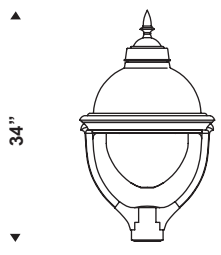

Sierra
series

➤ **SRA 507**

➤ **SRA 507 GAPS**

◀ 20" ▶ ◀ 20" ▶

Sierra Series

SRA 507-GAPS

SRA 507-GAPL

The Post Top SRA is yoke mounted and comes with a flat or sagged tempered glass or a choice of polycarbonate or acrylic globe. The top is spun aluminum decorated with a choice of finials. Tool less access to the lamp and ballast is through a latch and hinge system. The Post Top SRA can be ordered with an IP66 rating. (Please consult factory for wattage available for IP66.)

SRA 507

SRA 507

TENON ADPATOR: Ø4" x 3"lg
E.P.A: 2.5 sq ft

WEIGHT: 44 lbs

OPTIC

OCB_*F
Cut-off Reflector
Horizontale lamp *Type 1 to 4
**IP66

Option: HS House shield

** Consult factory

MAINTENANCE

- 1- Head Module
- 2- Optic Module
- 3- Lamp Module
- 4- Ballast /cone Module

ORDERING INFO

PRODUCT	OPTIC	GLOBE	WATT / SOURCE / SOCKET	VOLTAGE	COLOR	OPTION
SRA 507	OCB3F	GAC	100 MH / MED	120	BK TX	PBT