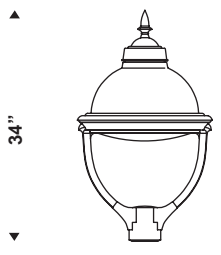

Sierra
series

➤ **SRA 507**

➤ **SRA 507 GAPS**

◀ 20" ▶ ◀ 20" ▶

Sierra Series

SRA 507-GAPS

SRA 507-GAPL

The Post Top SRA is yoke mounted and comes with a flat or sagged tempered glass or a choice of polycarbonate or acrylic globe. The top is spun aluminum decorated with a choice of finials. Tool less access to the lamp and ballast is through a latch and hinge system. The Post Top SRA can be ordered with an IP66 rating. (Please consult factory for wattage available for IP66.)

SRA 507

SRA 507

TENON ADPATOR: Ø4" x 3"lg
E.P.A: 2.5 sq ft

WEIGHT: 44 lbs

OPTIC

OCB_*F
Cut-off Reflector
Horizontale lamp *Type 1 to 4
**IP66

Option: HS House shield

** Consult factory

MAINTENANCE

- 1- Head Module
- 2- Optic Module
- 3- Lamp Module
- 4- Ballast /cone Module

ORDERING INFO

PRODUCT	OPTIC	GLOBE	WATT / SOURCE / SOCKET	VOLTAGE	COLOR	OPTION
SRA 507	OCB3F	GAC	100 MH / MED	120	BK TX	PBT