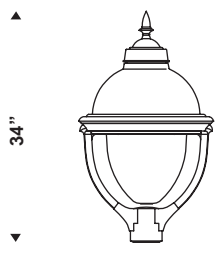

Sierra
series

➤ **SRA 507**

➤ **SRA 507 GAPS**

◀ 20" ▶ ◀ 20" ▶

Sierra Series

SRA 507-GAPS

SRA 507-GAPL

The Post Top SRA is yoke mounted and comes with a flat or sagged tempered glass or a choice of polycarbonate or acrylic globe. The top is spun aluminum decorated with a choice of finials. Tool less access to the lamp and ballast is through a latch and hinge system. The Post Top SRA can be ordered with an IP66 rating. (Please consult factory for wattage available for IP66.)

SRA 507

SRA 507

TENON ADPATOR: Ø4" x 3"lg
E.P.A: 2.5 sq ft

WEIGHT: 44 lbs

OPTIC

OCB_*F
Cut-off Reflector
Horizontale lamp *Type 1 to 4
**IP66

Option: HS House shield

** Consult factory

MAINTENANCE

- 1- Head Module
- 2- Optic Module
- 3- Lamp Module
- 4- Ballast /cone Module

ORDERING INFO

PRODUCT	OPTIC	GLOBE	WATT / SOURCE / SOCKET	VOLTAGE	COLOR	OPTION
SRA 507	OCB3F	GAC	100 MH / MED	120	BK TX	PBT