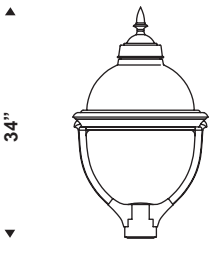

Sierra
series

➤ **SRA 507**

➤ **SRA 507 GAPS**

◀ 20" ▶ ◀ 20" ▶

Sierra Series

SRA 507-GAPS

SRA 507-GAPL

The Post Top SRA is yoke mounted and comes with a flat or sagged tempered glass or a choice of polycarbonate or acrylic globe. The top is spun aluminum decorated with a choice of finials. Tool less access to the lamp and ballast is through a latch and hinge system. The Post Top SRA can be ordered with an IP66 rating. (Please consult factory for wattage available for IP66.)

SRA 507

SRA 507

TENON ADPATOR: Ø4" x 3"lg
E.P.A: 2.5 sq ft

WEIGHT: 44 lbs

OPTIC

OCB_*F
Cut-off Reflector
Horizontale lamp *Type 1 to 4
**IP66

Option: HS House shield

** Consult factory

MAINTENANCE

- 1- Head Module
- 2- Optic Module
- 3- Lamp Module
- 4- Ballast /cone Module

ORDERING INFO

PRODUCT	OPTIC	GLOBE	WATT / SOURCE / SOCKET	VOLTAGE	COLOR	OPTION
SRA 507	OCB3F	GAC	100 MH / MED	120	BK TX	PBT