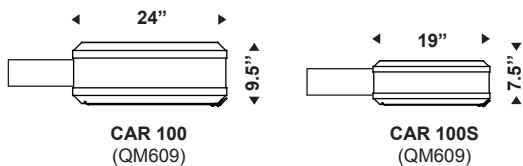

QUATTRO

CARGO

series

CAR100

WEIGHT: 50 lbs
E.P.A: 2.2 sq ft

WEIGHT: 37 lbs
E.P.A: 1.6 sq ft

Cargo Series

QUATTRO

www.quattrolighting.com

The Cargo 100 Series fixtures are made of a square housing composed of heavy aluminum laser cutting and extruded aluminum shape. A cast aluminum door is assembled by means of an integrated hinge and locked by a latch. The yoke mount is designed to fit onto a 4" outside diameter pole or else, with the addition of a post top reducer, it could fit other pole dimensions. CAR400 and CAR400S Series fixtures are made of a round housing composed of heavy spun aluminum hood and cast aluminum frame. A cast aluminum door is assembled by means of an integrated hinge and locked by two latches. CAR100 and CAR400 Series offer tool-free and hands-free access to the inside of the luminaire.

OPTIC

OCB * Full Cut-Off Reflector Horizontal lamp IP66 Rated	 *Type 1 to 4	L * Full Cut-Off LED Module IP66 Rated	 *Type 3 & 5
GRH * Full Cut-Off Reflector Horizontal lamp IP66 Rated (Only available for CAR100 and CAR400)	 *Type 2 or 3	ORH3 Full Cut-Off Reflector Horizontal lamp Type 3 (Only available for CAR100S and CAR400S)	