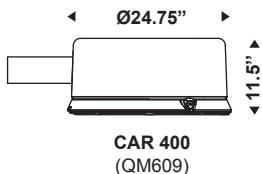

QUATTRO

CARGO

series

CAR100

WEIGHT: 50 lbs
E.P.A: 2.2 sq ft

WEIGHT: 37 lbs
E.P.A: 1.6 sq ft

Cargo Series

QUATTRO

www.quattrolighting.com

The Cargo 100 Series fixtures are made of a square housing composed of heavy aluminum laser cutting and extruded aluminum shape. A cast aluminum door is assembled by means of an integrated hinge and locked by a latch. The yoke mount is designed to fit onto a 4" outside diameter pole or else, with the addition of a post top reducer, it could fit other pole dimensions. CAR400 and CAR400S Series fixtures are made of a round housing composed of heavy spun aluminum hood and cast aluminum frame. A cast aluminum door is assembled by means of an integrated hinge and locked by two latches. CAR100 and CAR400 Series offer tool-free and hands-free access to the inside of the luminaire.