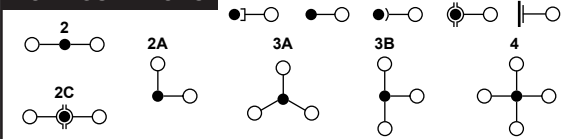

www.quattrolighting.com

The Cargo 100 Series fixtures are made of a square housing composed of heavy aluminum laser cutting and extruded aluminum shape. A cast aluminum door is assembled by means of an integrated hinge and locked by a latch. The yoke mount is designed to fit onto a 4" outside diameter pole or else, with the addition of a post top reducer, it could fit other pole dimensions. CAR400 and CAR400S Series fixtures are made of a round housing composed of heavy spun aluminum hood and cast aluminum frame. A cast aluminum door is assembled by means of an integrated hinge and locked by two latches. CAR100 and CAR400 Series offer tool-free and hands-free access to the inside of the luminaire.

OPTIC

OCB * Full Cut-Off Reflector Horizontal lamp IP66 Rated	 *Type 1 to 4	L * Full Cut-Off LED Module IP66 Rated	 *Type 3 & 5
GRH * Full Cut-Off Reflector Horizontal lamp IP66 Rated (Only available for CAR100 and CAR400)	 *Type 2 or 3	ORH3 Full Cut-Off Reflector Horizontal lamp Type 3 (Only available for CAR100S and CAR400S)	

CONFIGURATIONS

VOLTAGE

SINGLE TAP: 120 / 208 / 240 / 277 / 347 / 480

DUAL TAP: DT1/_* (120-240) * = connected at
DT2/_* (120-277) _____ volts

TRI TAP: TT1/_* (120-208-240)
TT2/_* (120-277-347)

QUAD TAP: QT/_* (120-208-240-277)