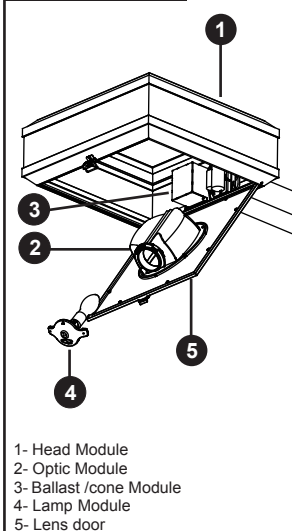

MAINTENANCE

ORDERING INFO

PRODUCT (LUMINAIRE)	OPTIC	LENS	WATT / SOURCE / SOCKET	VOLTAGE	COLOR	INSTALLATION TYPE	OPTION
CAR100	OCB3	GGC	100 MH / MED	120	BKTX	PAY	PBT
PRODUCT (ARM)	CONFIGURATION	COLOR	OPTION				
QM609	1A	BKTX	PBT