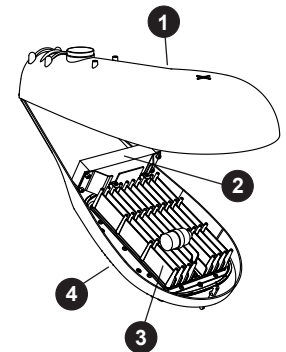

QUATTRO

COBRA
series

COB100

COB 100

Cobra Series

QUATTRO

www.quattrolighting.com

The Cobra 100 fixture is made of a fixed upper housing and articulated bottom door. Both are made of cast aluminum. The door is assembled to the housing by means of an integrated hinge and locked by a rotary latch. A clear or brushed tempered flat glass lens is offered. Regarding LED device configurations, no need for lens because the LED device is a whole unit and meets the IP66 standard. Fits on standard 2 3/8" outside diameter mounting arm and secured by 2 flanges c/w bolts and split washers. The head module allows adjustable installation that can varied +/- 4 degrees relative to the arm. Optional: Button type photocell or twist lock photocell receptacle with or without painted cover (make selection).

- 1- Head Module
- 2- Ballast Module
- 3- LED Module
- 4- Lens Module

E.P.A: 1.4 sq ft

WEIGHT: 27 lbs

ORDERING INFO

PRODUCT	OPTIC	LENS	WATT / SOURCE / SOCKET	VOLTAGE	COLOR	ARM ADAPTER	OPTION
COB100	OCB3	GGC	100 MH / MED	120	BKTX	PA238	PTL