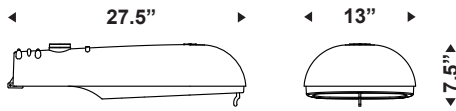

QUATTRO

COBRA
series

COB100

COB 100

Cobra Series

QUATTRO

www.quattrolighting.com

The Cobra 100 fixture is made of a fixed upper housing and articulated bottom door. Both are made of cast aluminum. The door is assembled to the housing by means of an integrated hinge and locked by a rotary latch. A clear or brushed tempered flat glass lens is offered. Regarding LED device configurations, no need for lens because the LED device is a whole unit and meets the IP66 standard. Fits on standard 2 3/8" outside diameter mounting arm and secured by 2 flanges c/w bolts and split washers. The head module allows adjustable installation that can varied +/- 4 degrees relative to the arm. Optional: Button type photocell or twist lock photocell receptacle with or without painted cover (make selection).

- 1- Head Module
- 2- Ballast Module
- 3- LED Module
- 4- Lens Module

E.P.A: 1.4 sq ft

WEIGHT: 27 lbs

ORDERING INFO

PRODUCT	OPTIC	LENS	WATT / SOURCE / SOCKET	VOLTAGE	COLOR	ARM ADAPTER	OPTION
COB100	OCB3	GGC	100 MH / MED	120	BKTX	PA238	PTL