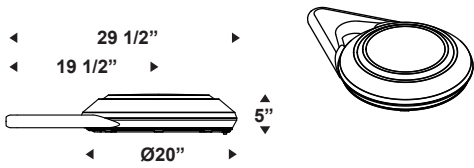

HOZ 210 - PAO