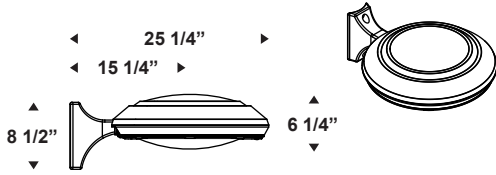

HOZ 200 - PA6RP - GGSC

Horizon Series

QUATTRO

www.quattrolighting.com

The HOZ200 and 210 series fixtures are made of cast aluminum frame and housing surmounted of a heavy gauge spun aluminum hood. The door is assembled by means of an integrated hinge. A push button system allows a tools-free and hands-free access to the LED device or lamp and ballast assembly. This luminaire offers three types of lateral adapter; a standard 2 3/8" outside diameter mounting arm adapter, a 4" x 1 5/16" oval mounting arm adapter and a 6" round pole adapter (see codification). The Horizon series offer clear or brushed, flat or sagged, tempered glass lens. Regarding LED device configurations, no need for lens because the LED device is a whole unit and meets the IP66 standard. Optional: Button type photocell or twist lock photocell receptacle with or without photocell cover (make selection). Also, a different color finish may be used for the hood (make selection).

OPTIC

OCB *
Full cut-off
Reflector
Horizontal lamp
IP66 Rated
(Only available for HOZ200)

*Type 1 to 4

L *
Full cut-off
LED Module
IP66 Rated

*Type 3 & 5