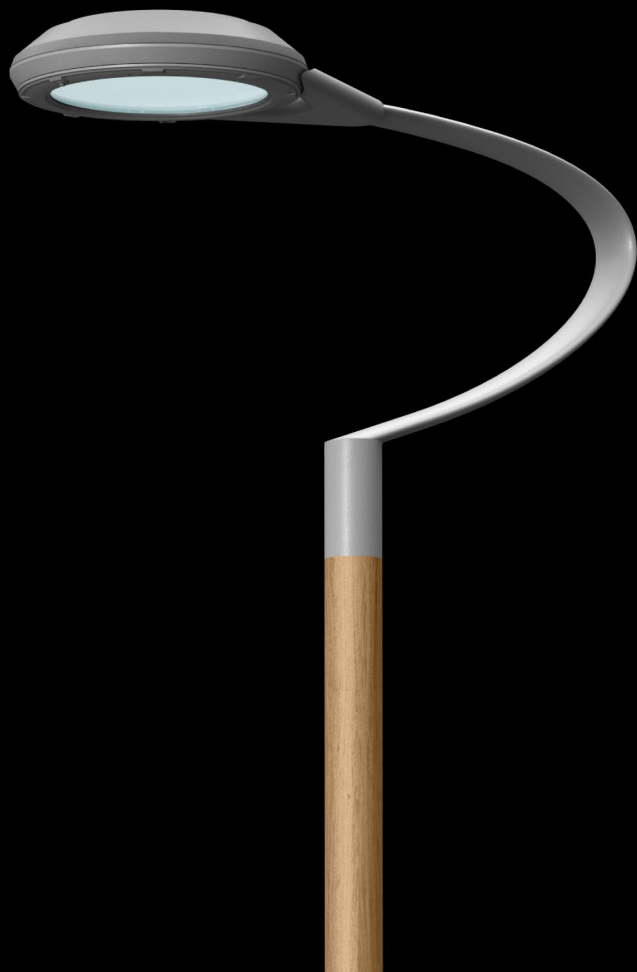

QUATTRO

HORIZON
series

HOZ200

HOZ 200 - PA238

HOZ 210 - PAO

HOZ 200 - PA6RP - GGSC

Horizon Series

QUATTRO

www.quattrolighting.com

The HOZ200 and 210 series fixtures are made of cast aluminum frame and housing surmounted of a heavy gauge spun aluminum hood. The door is assembled by means of an integrated hinge. A push button system allows a tools-free and hands-free access to the LED device or lamp and ballast assembly. This luminaire offers three types of lateral adapter; a standard 2 3/8" outside diameter mounting arm adapter, a 4" x 1 5/16" oval mounting arm adapter and a 6" round pole adapter (see codification). The Horizon series offer clear or brushed, flat or sagged, tempered glass lens. Regarding LED device configurations, no need for lens because the LED device is a whole unit and meets the IP66 standard. Optional: Button type photocell or twist lock photocell receptacle with or without photocell cover (make selection). Also, a different color finish may be used for the hood (make selection).

OPTIC

OCB *
Full cut-off
Reflector
Horizontal lamp
IP66 Rated
(Only available for HOZ200)

*Type 1 to 4

L *
Full cut-off
LED Module
IP66 Rated

*Type 3 & 5

MAINTENANCE

1- Head Module
2- Ballast Module
3- Lens Module

E.P.A: 1.1 sq ft

WEIGHT: 21 lbs

ORDERING INFO

PRODUCT	OPTIC	LENS	WATT / SOURCE / SOCKET	VOLTAGE	COLOR	ARM ADAPTER	OPTION
HOZ200	OCB3	GGC	100 MH / MED	120	BKTX	PA238	PBT

LENS

- GGC:** Clear Tempered Flat Glass
- GGB:** Brushed Tempered Flat Glass
- GGSC:** Clear Tempered Sagged Glass Lens
- GGSB:** Brushed Tempered Sagged Glass Lens