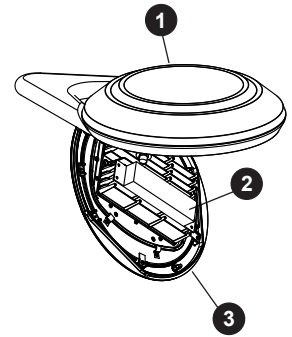

www.quattrolighting.com

The HOZ200 and 210 series fixtures are made of cast aluminum frame and housing surmounted of a heavy gauge spun aluminum hood. The door is assembled by means of an integrated hinge. A push button system allows a tools-free and hands-free access to the LED device or lamp and ballast assembly. This luminaire offers three types of lateral adapter; a standard 2 3/8" outside diameter mounting arm adapter, a 4" x 1 5/16" oval mounting arm adapter and a 6" round pole adapter (see codification). The Horizon series offer clear or brushed, flat or sagged, tempered glass lens. Regarding LED device configurations, no need for lens because the LED device is a whole unit and meets the IP66 standard. Optional: Button type photocell or twist lock photocell receptacle with or without photocell cover (make selection). Also, a different color finish may be used for the hood (make selection).

OPTIC

OCB *
Full cut-off
Reflector
Horizontal lamp
IP66 Rated
(Only available for HOZ200)

*Type 1 to 4

L *
Full cut-off
LED Module
IP66 Rated

*Type 3 & 5

MAINTENANCE

1- Head Module
2- Ballast Module
3- Lens Module

E.P.A: 1.1 sq ft

WEIGHT: 21 lbs

ORDERING INFO

PRODUCT	OPTIC	LENS	WATT / SOURCE / SOCKET	VOLTAGE	COLOR	ARM ADAPTER	OPTION
HOZ200	OCB3	GGC	100 MH / MED	120	BKTX	PA238	PBT

LENS

- GGC:** Clear Tempered Flat Glass
- GGB:** Brushed Tempered Flat Glass
- GGSC:** Clear Tempered Sagged Glass Lens
- GGSB:** Brushed Tempered Sagged Glass Lens