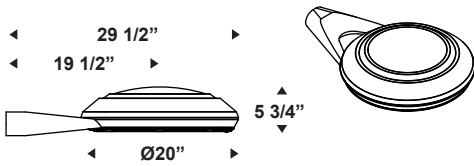

HOZ 200 - PA238