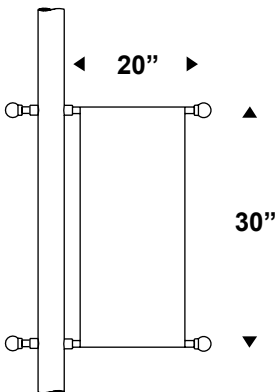

PTR4 Post Top Reducer Ø4"

LADDER REST (decorative)

LRM/F2

LRM/F1

LRM/F3

LRM/F4

BANNER ARMS & PLANT HOLDER

BANNER ARMS

BRM20/S
BRK20/S (BREAK-AWAY)

BRM20/ST
BRK20/ST (BREAK-AWAY)

PLANT HOLDER

PLH20/S
PLH20/ST
CPLH20/S (CLAMP)
CPLH20/ST (CLAMP)

CLAMP (ADJUSTABLE)

BRM20/D30
BRK20/D30 (BREAK-AWAY)

BRM20/DT30
BRK20/DT30 (BREAK-AWAY)