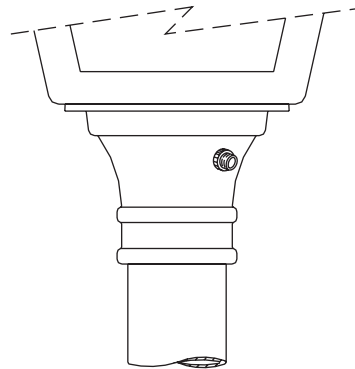

POLE ADAPTORS

ELECTRICAL OPTIONS

PTL
Receptacle only

PTL1
Receptacle and painted cover

FITTER

POLE

PBT Button Type Photocell

- LF1** SINGLE In-Line Fusing
- LF2** DOUBLE In-Line Fusing
- ID** ID tag fixed on pole
- TP** Access door with tamper proof screws

- DB3** Direct burial pole (3 feet deep)
- DB4** Direct burial pole (4 feet deep)

- DR** Duplex Receptical c/w Weatherproof Cover
- GFI** Duplex Receptical with Ground Fault Interrupter c/w Weatherproof Cover