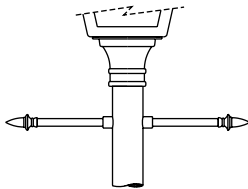

- DB3** Direct burial pole (3 feet deep)
- DB4** Direct burial pole (4 feet deep)

- DR** Duplex Receptical c/w Weatherproof Cover
- GFI** Duplex Receptical with Ground Fault Interrupter c/w Weatherproof Cover

PTR4 Post Top Reducer Ø4"

LADDER REST (decorative)

LRM/F2

LRM/F1

LRM/F3

LRM/F4

BANNER ARMS & PLANT HOLDER

BANNER ARMS

BRM20/S
BRK20/S (BREAK-AWAY)

BRM20/ST
BRK20/ST (BREAK-AWAY)

PLANT HOLDER

PLH20/S
PLH20/ST
CPLH20/S (CLAMP)
CPLH20/ST (CLAMP)

CLAMP (ADJUSTABLE)

BRM20/D30
BRK20/D30 (BREAK-AWAY)

BRM20/DT30
BRK20/DT30 (BREAK-AWAY)