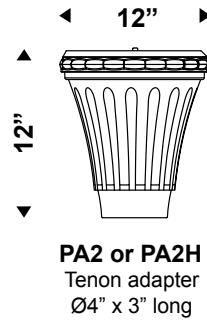

POLE ADAPTORS

ELECTRICAL OPTIONS

PTL
Receptacle only

PTL1
Receptacle and painted cover

FITTER

POLE

PBT Button Type Photocell

- LF1** SINGLE In-Line Fusing
- LF2** DOUBLE In-Line Fusing
- ID** ID tag fixed on pole
- TP** Access door with tamper proof screws