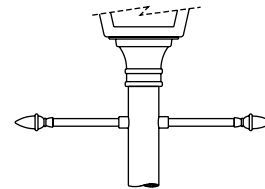

- DB3** Direct burial pole (3 feet deep)
- DB4** Direct burial pole (4 feet deep)

- DR** Duplex Receptical c/w Weatherproof Cover
- GFI** Duplex Receptical with Ground Fault Interrupter c/w Weatherproof Cover

PTR4 Post Top Reducer Ø4"

LADDER REST (decorative)

LRM/F2

LRM/F1

LRM/F3

LRM/F4

BANNER ARMS & PLANT HOLDER

BANNER ARMS

BRM20/S
BRK20/S (BREAK-AWAY)

BRM20/ST
BRK20/ST (BREAK-AWAY)

PLANT HOLDER

PLH20/S
PLH20/ST
CPLH20/S (CLAMP)
CPLH20/ST (CLAMP)

CLAMP (ADJUSTABLE)

BRM20/D30
BRK20/D30 (BREAK-AWAY)

BRM20/DT30
BRK20/DT30 (BREAK-AWAY)