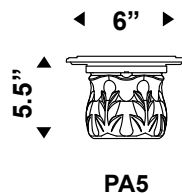

POLE ADAPTORS

ELECTRICAL OPTIONS

PTL
Receptacle only

PTL1
Receptacle and painted cover

FITTER

POLE

PBT Button Type Photocell

- LF1** SINGLE In-Line Fusing
- LF2** DOUBLE In-Line Fusing
- ID** ID tag fixed on pole
- TP** Access door with tamper proof screws