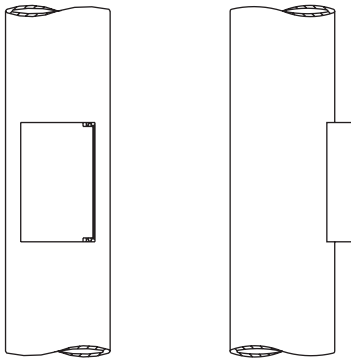

POLE ADAPTORS

ELECTRICAL OPTIONS

PTL
Receptacle only

PTL1
Receptacle and painted cover

FITTER

POLE

PBT Button Type Photocell

- LF1** SINGLE In-Line Fusing
- LF2** DOUBLE In-Line Fusing
- ID** ID tag fixed on pole
- TP** Access door with tamper proof screws

- DB3** Direct burial pole (3 feet deep)
- DB4** Direct burial pole (4 feet deep)

- DR** Duplex Receptical c/w Weatherproof Cover
- GFI** Duplex Receptical with Ground Fault Interrupter c/w Weatherproof Cover