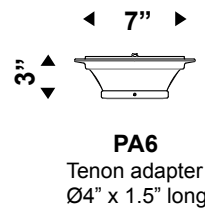

POLE ADAPTORS

ELECTRICAL OPTIONS

PTL
Receptacle only

PTL1
Receptacle and painted cover

FITTER

POLE

PBT Button Type Photocell

- LF1** SINGLE In-Line Fusing
- LF2** DOUBLE In-Line Fusing
- ID** ID tag fixed on pole
- TP** Access door with tamper proof screws