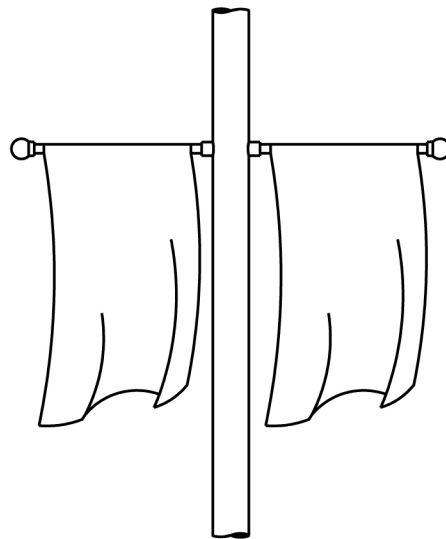

QUATTRO

ACCESSORIES AND OPTIONS SELECTION GUIDE

ACCENTS

AD Colored Dome (HORIZON series)

- AC Copper Accent
- AB Brass Accent
- AB Chrome Accent

EXAMPLE

LRT 101
with PA2H & F3 options

FINIALS

POLE ADAPTORS

ELECTRICAL OPTIONS

PTL
Receptacle only

PTL1
Receptacle and painted cover

FITTER

POLE

PBT Button Type Photocell

- LF1** SINGLE In-Line Fusing
- LF2** DOUBLE In-Line Fusing
- ID** ID tag fixed on pole
- TP** Access door with tamper proof screws