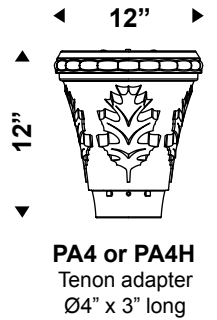

POLE ADAPTORS

ELECTRICAL OPTIONS

PTL
Receptacle only

PTL1
Receptacle and painted cover

FITTER

POLE

PBT Button Type Photocell

- LF1** SINGLE In-Line Fusing
- LF2** DOUBLE In-Line Fusing
- ID** ID tag fixed on pole
- TP** Access door with tamper proof screws