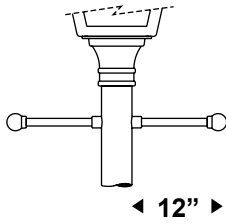

LADDER REST (decorative)

LRM/F2