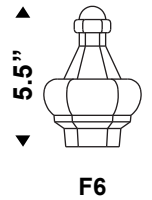

POLE ADAPTORS

ELECTRICAL OPTIONS

PTL
Receptacle only

PTL1
Receptacle and painted cover

FITTER

POLE

PBT Button Type Photocell

- LF1** SINGLE In-Line Fusing
- LF2** DOUBLE In-Line Fusing
- ID** ID tag fixed on pole
- TP** Access door with tamper proof screws