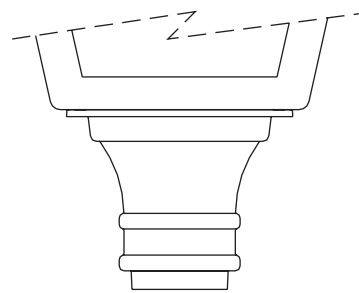

POLE ADAPTORS

ELECTRICAL OPTIONS

PTL
Receptacle only

PTL1
Receptacle and painted cover

FITTER

POLE

PBT Button Type Photocell

- LF1** SINGLE In-Line Fusing
- LF2** DOUBLE In-Line Fusing
- ID** ID tag fixed on pole
- TP** Access door with tamper proof screws

- DB3** Direct burial pole (3 feet deep)
- DB4** Direct burial pole (4 feet deep)

- DR** Duplex Receptical c/w Weatherproof Cover
- GFI** Duplex Receptical with Ground Fault Interrupter c/w Weatherproof Cover