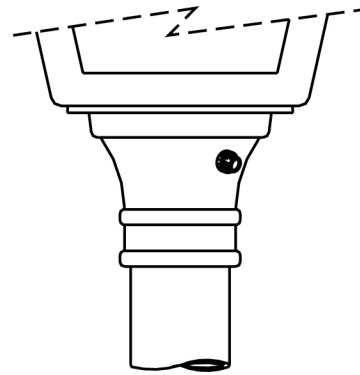

QUATTRO

ACCESSORIES AND OPTIONS SELECTION GUIDE

ACCENTS

AD Colored Dome (HORIZON series)

- AC Copper Accent
- AB Brass Accent
- AB Chrome Accent

EXAMPLE

LRT 101
with PA2H & F3 options

FINIALS

POLE ADAPTORS

ELECTRICAL OPTIONS

PTL
Receptacle only

PTL1
Receptacle and painted cover

FITTER

POLE

PBT Button Type Photocell

- LF1** SINGLE In-Line Fusing
- LF2** DOUBLE In-Line Fusing
- ID** ID tag fixed on pole
- TP** Access door with tamper proof screws

- DB3** Direct burial pole (3 feet deep)
- DB4** Direct burial pole (4 feet deep)

- DR** Duplex Receptical c/w Weatherproof Cover
- GFI** Duplex Receptical with Ground Fault Interrupter c/w Weatherproof Cover