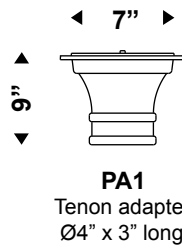

POLE ADAPTORS

ELECTRICAL OPTIONS

PTL
Receptacle only

PTL1
Receptacle and painted cover

FITTER

POLE

PBT Button Type Photocell

- LF1** SINGLE In-Line Fusing
- LF2** DOUBLE In-Line Fusing
- ID** ID tag fixed on pole
- TP** Access door with tamper proof screws