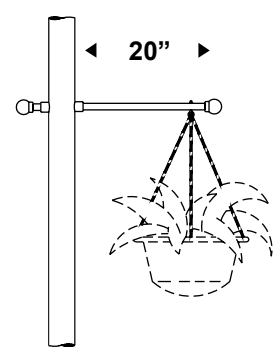

- DB3** Direct burial pole (3 feet deep)
- DB4** Direct burial pole (4 feet deep)

- DR** Duplex Receptical c/w Weatherproof Cover
- GFI** Duplex Receptical with Ground Fault Interrupter c/w Weatherproof Cover

PTR4 Post Top Reducer Ø4"

LADDER REST (decorative)

LRM/F2

LRM/F1

LRM/F3

LRM/F4

BANNER ARMS & PLANT HOLDER

BANNER ARMS

BRM20/S
BRK20/S (BREAK-AWAY)

BRM20/ST
BRK20/ST (BREAK-AWAY)

PLANT HOLDER

PLH20/S
PLH20/ST
CPLH20/S (CLAMP)
CPLH20/ST (CLAMP)

CLAMP (ADJUSTABLE)

BRM20/D30
BRK20/D30 (BREAK-AWAY)

BRM20/DT30
BRK20/DT30 (BREAK-AWAY)