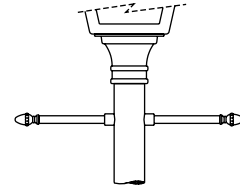

LADDER REST (decorative)

LRM/F2

LRM/F1

LRM/F3

LRM/F4

BANNER ARMS & PLANT HOLDER

BANNER ARMS

PLANT HOLDER

CLAMP (ADJUSTABLE)