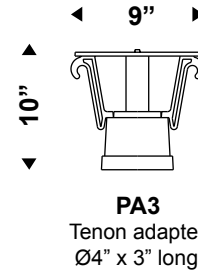

POLE ADAPTORS

ELECTRICAL OPTIONS

PTL
Receptacle only

PTL1
Receptacle and painted cover

FITTER

POLE

PBT Button Type Photocell

- LF1** SINGLE In-Line Fusing
- LF2** DOUBLE In-Line Fusing
- ID** ID tag fixed on pole
- TP** Access door with tamper proof screws