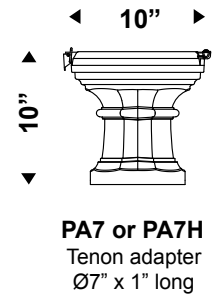

POLE ADAPTORS

ELECTRICAL OPTIONS

PTL
Receptacle only

PTL1
Receptacle and painted cover

FITTER

POLE

PBT Button Type Photocell

- LF1** SINGLE In-Line Fusing
- LF2** DOUBLE In-Line Fusing
- ID** ID tag fixed on pole
- TP** Access door with tamper proof screws