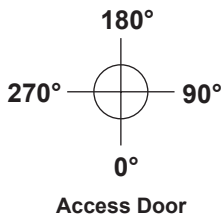

POLE ADAPTORS

ELECTRICAL OPTIONS

PTL
Receptacle only

PTL1
Receptacle and painted cover

FITTER

POLE

PBT Button Type Photocell

- LF1** SINGLE In-Line Fusing
- LF2** DOUBLE In-Line Fusing
- ID** ID tag fixed on pole
- TP** Access door with tamper proof screws

- DB3** Direct burial pole (3 feet deep)
- DB4** Direct burial pole (4 feet deep)

- DR** Duplex Receptical c/w Weatherproof Cover
- GFI** Duplex Receptical with Ground Fault Interrupter c/w Weatherproof Cover