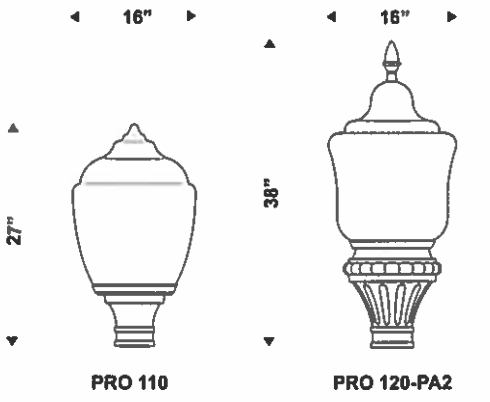

E.P.A: 2 sq ft   WEIGHT: 33 lbs

Provincial Series

Quattro Lighting Inc.
Tel. 450.419.5525
Fax. 450.419.5587
quattrolighting.com

The PRO110 series fixtures are made of a one-piece injected molded frosted polycarbonate or acrylic globe mechanically fastened to a QUAD-TURN system c/w stainless steel hardware. The globe is assembled to a cast aluminum post top adaptor. The lamp and removable ballast assembly are accessible by means of a tool-free QUAD-TURN, quarter-turn locking system.

OPTIC

OC *N
NON Cut-off Reflector & Refractor Vertical lamp
*Type 3 & 5

OG *N
NON Cut-off Glass Refractor Vertical lamp
*Type 3 & 5

OLS *C
Semi Cut-off Louvers System (compact version) Vertical lamp
*Type 3 & 5

ORDERING INFO

PRODUCT	OPTIC	GLOBE	WATT / SOURCE / SOCKET	VOLTAGE	COLOR	OPTION
PRO 220	OG3N	GAC	100 MH / MED	TT2 / 120	BK TX	PA4

GLOBE

GAC: Clear Acrylic
GPC: Clear Polycarbonate
GAO: Opal Acrylic
GPO: Opal Polycarbonate

OPTIONS

FINIALS: #F1 #F2 #F3 #F4 #F5

FITTERS: #PA1 #PA2 #PA4

#PBT: Button Type Photocell
#PTL: Twist Lock-Photocell

#AC: Copper Accent
#PTR3: Post Top Reducer Ø3"

WATT / SOURCE / SOCKET

METAL HALIDE	50	70	100	150	175	250*	MH	MH	MH	MH	MH	Medium	Medium	Medium	Medium & Mogul	Mogul
HIGH PRESSURE SODIUM	50	70	100	150	250*		HPS	HPS	HPS	HPS	HPS	Medium	Medium & Mogul	Medium & Mogul	Medium & Mogul	Mogul

* = consult factory

VOLTAGE

Single tap: 120v / 240v / 277v / 347v / 480v
Dual tap: Dt1* (120-240v) Dt2* (120-277v)
Tri tap: Tt1* (120-208-240v) Tt2* (120-277-347v)
Quad tap: Qt* (120-208-240-277v)

* = connected at _____ volts

COLOR

WH TX	WHITE	RD TX	RED
BK TX	BLACK	GY TX	GREY
GN TX	GREEN	GND TX	DARK GREEN
TAN TX	BEIGE	BU TX	BLUE
BZ TX	BRONZE	SY TX	HAMMERTONE SILVER