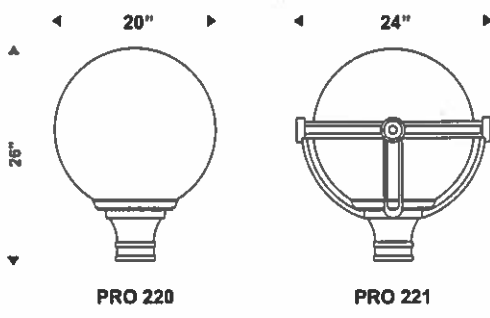

E.P.A: 2 sq ft   WEIGHT: 33 lbs

Provincial Series

Quattro Lighting Inc.
Tel. 450.419.5525
Fax. 450.419.5587
quattrolighting.com

The PRO110 series fixtures are made of a one-piece injected molded frosted polycarbonate or acrylic globe mechanically fastened to a QUAD-TURN system c/w stainless steel hardware. The globe is assembled to a cast aluminum post top adaptor. The lamp and removable ballast assembly are accessible by means of a tool-free QUAD-TURN, quarter-turn locking system.

OPTIC

OC *N
NON Cut-off Reflector & Refractor Vertical lamp
*Type 3 & 5

OG *N
NON Cut-off Glass Refractor Vertical lamp
*Type 3 & 5

OLS *C
Semi Cut-off Louvers System (compact version) Vertical lamp
*Type 3 & 5

ORDERING INFO

PRODUCT	OPTIC	GLOBE	WATT / SOURCE / SOCKET	VOLTAGE	COLOR	OPTION
PRO 220	OG3N	GAC	100 MH / MED	TT2 / 120	BK TX	PA4

GLOBE

GAC: Clear Acrylic
GPC: Clear Polycarbonate
GAO: Opal Acrylic
GPO: Opal Polycarbonate

OPTIONS

FINIALS: #F1 #F2 #F3 #F4 #F5

FITTERS: #PA1 #PA2 #PA4

#PBT: Button Type Photocell
#PTL: Twist Lock-Photocell

#AC: Copper Accent
#PTR3: Post Top Reducer Ø3"

WATT / SOURCE / SOCKET

METAL HALIDE	50	70	100	150	175	250*	MH	MH	MH	MH	MH	Medium	Medium	Medium	Medium & Mogul	Mogul
HIGH PRESSURE SODIUM	50	70	100	150	250*		HPS	HPS	HPS	HPS	HPS	Medium	Medium & Mogul	Medium & Mogul	Medium & Mogul	Mogul

* = consult factory

VOLTAGE

Single tap: 120v / 240v / 277v / 347v / 480v
Dual tap: Dt1* (120-240v) Dt2* (120-277v)
Tri tap: Tt1* (120-208-240v) Tt2* (120-277-347v)
Quad tap: Qt* (120-208-240-277v)

* = connected at _____ volts

COLOR

WH TX	WHITE	RD TX	RED
BK TX	BLACK	GY TX	GREY
GN TX	GREEN	GND TX	DARK GREEN
TAN TX	BEIGE	BU TX	BLUE
BZ TX	BRONZE	SY TX	HAMMERTONE SILVER