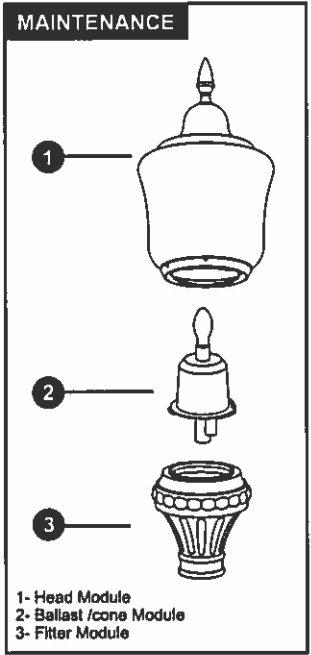

# Provincial Series

Quattro Lighting Inc.  
Tel. 450.419.5525  
Fax. 450.419.5587  
quattrolighting.com

The PRO110 series fixtures are made of a one-piece injected molded frosted polycarbonate or acrylic globe mechanically fastened to a QUAD-TURN system c/w stainless steel hardware. The globe is assembled to a cast aluminum post top adaptor. The lamp and removable ballast assembly are accessible by means of a tool-free QUAD-TURN, quarter-turn locking system.