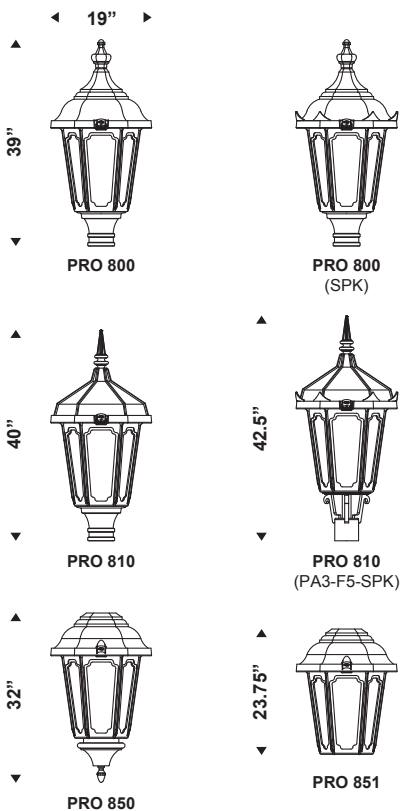

QUATTRO

PROVINCIAL
series

PRO800

Provincial Series

QUATTRO
www.quattrolighting.com

The PRO800, PRO810 and PRO850 Series are made of a tapered octagonal aluminum cast housing c/w a cast aluminum hood and a decorative cast aluminum finial. The hood is assembled to the housing by means of an integrated hinge and locked by a latch. The opening system allows a tool free and hands free access to the lamp and ballast or LED device and driver. The head module is welded to a post top adapter. Both proposed fitters are designed to fit onto a 4" outside diameter pole or else, with the addition of a post top reducer, it could fit other pole dimensions. PRO850 and PRO851 offer a suspended mount.

OPTIC		OG *	
ORH_* Full cut-off Reflector Horizontal lamp Decorative glass chimney or silver painted cone *Type 3 & 5		OG_*/QS (IP66) Non cut-off Glass refractor Vertical lamp *Type 3 & 5	
OCB_* OCB_*/QS (IP66) Full cut-off Reflector Horizontal lamp Decorative glass chimney or silver painted cone *Type 1, 2, 3 & 4		OLS_* Semi cut-off Louvers System Vertical lamp *Type 3 & 5	
ORV_* Semi cut-off Reflector Vertical lamp Decorative glass chimney or silver painted cone *Type 3 & 5		NO5 NO5/QS (IP66) Non cut-off Vertical lamp Type 5	
		L_* (IP66) Full cut-off LED Module Decorative glass chimney or silver painted cone *Type 3 & 5	

ORDERING INFO

WEIGHT: 54 lbs
E.P.A.: 2.7 sq ft

PRODUCT	OPTIC	LENS	WATT / SOURCE / SOCKET	VOLTAGE	COLOR	FITTER	FINIAL	OPTION
PRO800	OG3/QS	GPC	100 MH / MED	120	BKTX	PA1	F8	PBT

LENS		
IP66 THERMOFORMED GLOBE (QS)	IP54 LENS ASSEMBLY	
GAC: Clear Acrylic	GAC: Clear Acrylic	GAF: Frosted Acrylic
GPC: Clear Polycarbonate	GPC: Clear Polycarbonate	GGC: Clear Glass
GAO: Opal Acrylic	GAO: Opal Acrylic	GGB: Brushed Glass
GPO: Opal Polycarbonate	GPO: Opal Polycarbonate	
GAB: Brushed Acrylic	GAB: Brushed Acrylic	