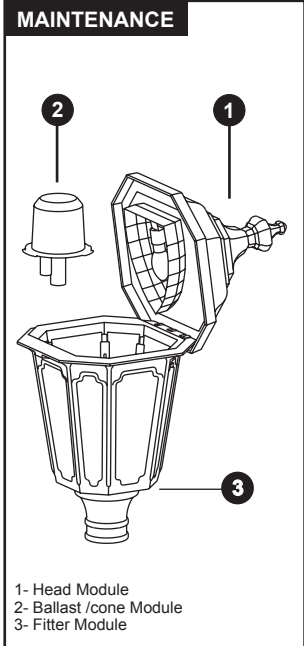

QUATTRO

PROVINCIAL
series

PRO800

Provincial Series

QUATTRO
www.quattrolighting.com

The PRO800, PRO810 and PRO850 Series are made of a tapered octagonal aluminum cast housing c/w a cast aluminum hood and a decorative cast aluminum finial. The hood is assembled to the housing by means of an integrated hinge and locked by a latch. The opening system allows a tool free and hands free access to the lamp and ballast or LED device and driver. The head module is welded to a post top adapter. Both proposed fitters are designed to fit onto a 4" outside diameter pole or else, with the addition of a post top reducer, it could fit other pole dimensions. PRO850 and PRO851 offer a suspended mount.

OPTIC		OG *	
ORH_* Full cut-off Reflector Horizontal lamp Decorative glass chimney or silver painted cone *Type 3 & 5		OG_*/QS (IP66) Non cut-off Glass refractor Vertical lamp *Type 3 & 5	
OCB_* OCB_*/QS (IP66) Full cut-off Reflector Horizontal lamp Decorative glass chimney or silver painted cone *Type 1, 2, 3 & 4		OLS_* Semi cut-off Louvers System Vertical lamp *Type 3 & 5	
ORV_* Semi cut-off Reflector Vertical lamp Decorative glass chimney or silver painted cone *Type 3 & 5		NO5 NO5/QS (IP66) Non cut-off Vertical lamp Type 5	
		L_* (IP66) Full cut-off LED Module Decorative glass chimney or silver painted cone *Type 3 & 5	

ORDERING INFO

WEIGHT: 54 lbs
E.P.A.: 2.7 sq ft

PRODUCT	OPTIC	LENS	WATT / SOURCE / SOCKET	VOLTAGE	COLOR	FITTER	FINIAL	OPTION
PRO800	OG3/QS	GPC	100 MH / MED	120	BKTX	PA1	F8	PBT

LENS		
IP66 THERMOFORMED GLOBE (QS)	IP54 LENS ASSEMBLY	
GAC: Clear Acrylic	GAC: Clear Acrylic	GAF: Frosted Acrylic
GPC: Clear Polycarbonate	GPC: Clear Polycarbonate	GGC: Clear Glass
GAO: Opal Acrylic	GAO: Opal Acrylic	GGB: Brushed Glass
GPO: Opal Polycarbonate	GPO: Opal Polycarbonate	
GAB: Brushed Acrylic	GAB: Brushed Acrylic	