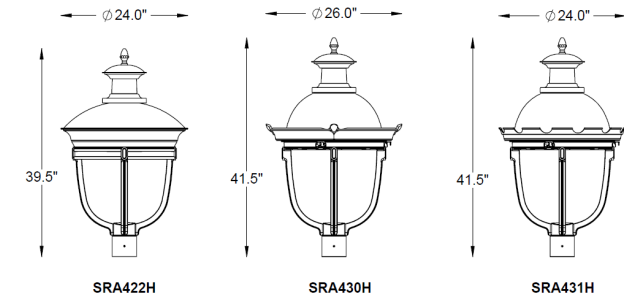

QUATTRO

SIERRA

series

SRA400H

SRA422H-AC

Sierra 400H serie

QUATTRO
www.quattrolighting.com

The hinge opening system of SRA400H series allows a tool-free fixture made of a seamless one-piece injection molded globe surmounted of spun aluminum hood provided with a decorative cast aluminum finial. The fitter is designed to fit onto a 4" outside diameter pole or, with the addition of a post top reducer, it could fit other pole dimensions. The hinged opening system allows a tool-free and hands-free access to the lamp and ballast or LED device and driver.

OPTIC		OCB_*	
L_*	Full cut-off	Full Cut-Off	
	LED Module	Reflector	
	IP66 Rated	Horizontal Lamp	
		IP66 Rated	
	* type 2,3,4 & 5		* type 1, 2, 3 & 4

E.P.A: 2.5 sq ft

WEIGHT: 44 lbs

ORDERING INFO

HID =WATT / SOURCE / SOCKET
or