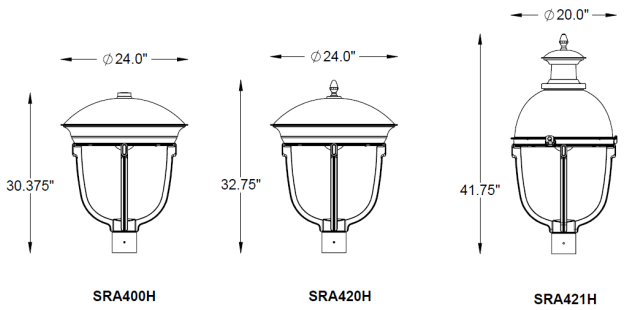

QUATTRO

SIERRA

series

SRA400H

SRA422H-AC

Sierra 400H serie

QUATTRO
www.quattrolighting.com

The hinge opening system of SRA400H series allows a tool-free fixture made of a seamless one-piece injection molded globe surmounted of spun aluminum hood provided with a decorative cast aluminum finial. The fitter is designed to fit onto a 4" outside diameter pole or, with the addition of a post top reducer, it could fit other pole dimensions. The hinged opening system allows a tool-free and hands-free access to the lamp and ballast or LED device and driver.

OPTIC		OCB_*	
L_*	Full cut-off	Full Cut-Off	
	LED Module	Reflector	
	IP66 Rated	Horizontal Lamp	
		IP66 Rated	
	* type 2,3,4 & 5		* type 1, 2, 3 & 4

E.P.A: 2.5 sq ft

WEIGHT: 44 lbs

ORDERING INFO

HID =WATT / SOURCE / SOCKET
or