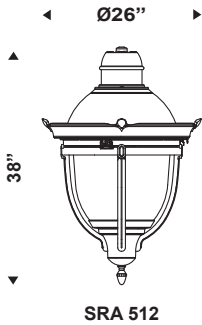

QUATTRO

SIERRA

series

SRA510

Sierra Series

QUATTRO

www.quattrolighting.com

The suspended SRA510 Series fixtures are made of a heavy cast aluminum housing surmounted of a spun aluminum hood provided with a cast aluminum mounting arm adapter. The articulated bottom section is composed of a cast aluminum frame, a seamless one-piece injection molded globe, a cast aluminum fitter complete with decorative cast aluminum arms and finial. The hinged opening system allows a tool-free and hands-free access to the lamp and ballast or LED device and driver. SRA511 and SRA512 offer an additional decorative cast aluminum ornament.

OPTIC

OP_*
Non cut-off Refractor Vertical lamp

*Type 3 & 5

L_*
Full cut-off LED Module
IP66 Rated

*Type 3 & 5

MAINTENANCE

- 1- Head Module
- 2- Optic Module
- 3- Ballast /cone Module

E.P.A: 2.5 sq ft

WEIGHT: 47 lbs

ORDERING INFO

PRODUCT	OPTIC	LENS	WATT / SOURCE / SOCKET	VOLTAGE	COLOR	FINIAL	OPTION
SRA510	OP3	GAC	100 MH / MED	120	BKTX	F1	PBT

LENS

GAP: Clear Acrylic Prismatic Globe **GAB:** Brushed Acrylic Globe
GPP: Clear Polycarbonate Prismatic Globe **GPB:** Brushed Polycarbonate Globe
GAC: Clear Acrylic Globe
GPC: Clear Polycarbonate Globe

VOLTAGE

SINGLE TAP: **120 / 208 / 240 / 277 / 347 / 480**
DUAL TAP: **DT1/_* (120-240)** * = connected at
DT2/_* (120-277) _____ volts
TRI TAP: **TT1/_* (120-208-240)**
TT2/_* (120-277-347)
QUAD TAP: **QT/_* (120-208-240-277)**