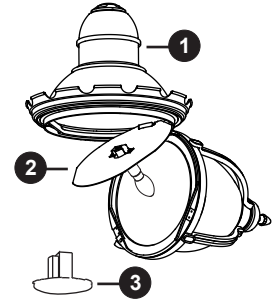

QUATTRO

SIERRA

series

SRA510

Sierra Series

QUATTRO

www.quattrolighting.com

The suspended SRA510 Series fixtures are made of a heavy cast aluminum housing surmounted of a spun aluminum hood provided with a cast aluminum mounting arm adapter. The articulated bottom section is composed of a cast aluminum frame, a seamless one-piece injection molded globe, a cast aluminum fitter complete with decorative cast aluminum arms and finial. The hinged opening system allows a tool-free and hands-free access to the lamp and ballast or LED device and driver. SRA511 and SRA512 offer an additional decorative cast aluminum ornament.

OPTIC

OP_*
Non cut-off Refractor Vertical lamp

*Type 3 & 5

L_*
Full cut-off LED Module
IP66 Rated

*Type 3 & 5

MAINTENANCE

- 1- Head Module
- 2- Optic Module
- 3- Ballast /cone Module

E.P.A: 2.5 sq ft

WEIGHT: 47 lbs

ORDERING INFO

PRODUCT	OPTIC	LENS	WATT / SOURCE / SOCKET	VOLTAGE	COLOR	FINIAL	OPTION
SRA510	OP3	GAC	100 MH / MED	120	BKTX	F1	PBT

LENS

GAP: Clear Acrylic Prismatic Globe **GAB:** Brushed Acrylic Globe
GPP: Clear Polycarbonate Prismatic Globe **GPB:** Brushed Polycarbonate Globe
GAC: Clear Acrylic Globe
GPC: Clear Polycarbonate Globe