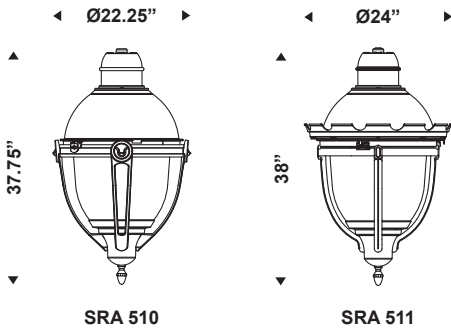

QUATTRO

SIERRA

series

SRA510

Sierra Series

QUATTRO

www.quattrolighting.com

The suspended SRA510 Series fixtures are made of a heavy cast aluminum housing surmounted of a spun aluminum hood provided with a cast aluminum mounting arm adapter. The articulated bottom section is composed of a cast aluminum frame, a seamless one-piece injection molded globe, a cast aluminum fitter complete with decorative cast aluminum arms and finial. The hinged opening system allows a tool-free and hands-free access to the lamp and ballast or LED device and driver. SRA511 and SRA512 offer an additional decorative cast aluminum ornament.

OPTIC

OP_*
Non cut-off Refractor Vertical lamp

*Type 3 & 5

L_*
Full cut-off LED Module
IP66 Rated

*Type 3 & 5

MAINTENANCE

- 1- Head Module
- 2- Optic Module
- 3- Ballast /cone Module

E.P.A: 2.5 sq ft

WEIGHT: 47 lbs

ORDERING INFO

PRODUCT	OPTIC	LENS	WATT / SOURCE / SOCKET	VOLTAGE	COLOR	FINIAL	OPTION
SRA510	OP3	GAC	100 MH / MED	120	BKTX	F1	PBT

LENS

GAP: Clear Acrylic Prismatic Globe **GAB:** Brushed Acrylic Globe
GPP: Clear Polycarbonate Prismatic Globe **GPB:** Brushed Polycarbonate Globe
GAC: Clear Acrylic Globe
GPC: Clear Polycarbonate Globe